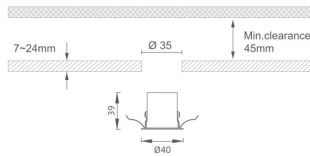

MINI 5

Lavov downlight from the family MINI with a power of 1W, CRI 90 and CCT 3000K, 15 degrees beam angle. With a total lumen output of 72lm, and a luminous efficacy of 72lm/W. Made in Die Cast Aluminum and finished in Black color. ON/OFF driver.

Item code	86.D071.1311.02
Product type	Indoor
Category	Downlights
Family	MINI
Subfamily	MINI 5
Pictograms	     

Dimensions

Product dimensions (mm) **Ø40*H39**

Scheme

Product	
Real power (W)	1
Real luminous flux (Lm)	72
Luminous efficiency (Lm/W)	72
Beam angle (°)	15
Life time (h)	50000 h L80B10
IP	20
Electrical class insulation	Clas III
Colour	Black
U. G. R	<19
Control gear included	Yes
Control gear	ON/OFF
Flicker Free	Yes
Light source	LED
Type of LED	SMD
Colour temperature (K)	3000
Colour consistency (SDCM)	SDCM<3
CRI	90