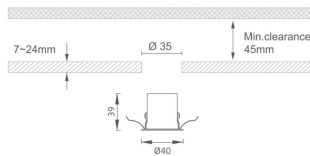

MINI 5

Lavov downlight from the family MINI with a power of 1W, CRI 90 and CCT 3000K, 15 degrees beam angle. With a total lumen output of 72lm, and a luminous efficacy of 72lm/W. Made in Die Cast Aluminum and finished in Black color. ON/OFF driver.

Item code	86.D071.1311.02
Product type	Indoor
Category	Downlights
Family	MINI
Subfamily	MINI 5
Pictograms	

Dimensions

Product dimensions (mm) **Ø40*H39**

Scheme

Product	
Real power (W)	1
Real luminous flux (Lm)	72
Luminous efficiency (Lm/W)	72
Beam angle (°)	15
Life time (h)	50000 h L80B10
IP	20
Electrical class insulation	Clas III
Colour	Black
U. G. R	<19
Control gear included	Yes
Control gear	ON/OFF
Flicker Free	Yes
Light source	LED
Type of LED	SMD
Colour temperature (K)	3000
Colour consistency (SDCM)	SDCM<3
CRI	90