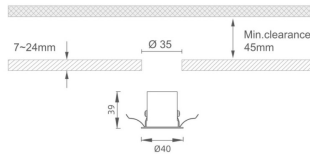

### MINI 5

Lavov downlight from the family MINI with a power of 1W, CRI 90 and CCT 3000K, 15 degrees beam angle. With a total lumen output of 72lm, and a luminous efficacy of 72lm/W. Made in Die Cast Aluminum and finished in Black color. ON/OFF driver.

### Dimensions

Product dimensions (mm) Ø40\*H39

### Scheme

Product	
Real power (W)	1
Real luminous flux (Lm)	72
Luminous efficiency (Lm/W)	72
Beam angle (°)	15
Life time (h)	50000 h L80B10
IP	20
Electrical class insulation	Clas III
Colour	Black
U. G. R	<19
Control gear included	Yes
Control gear	ON/OFF
Flicker Free	Yes
Light source	LED
Type of LED	SMD
Colour temperature (K)	3000
Colour consistency (SDCM)	SDCM<3
CRI	90