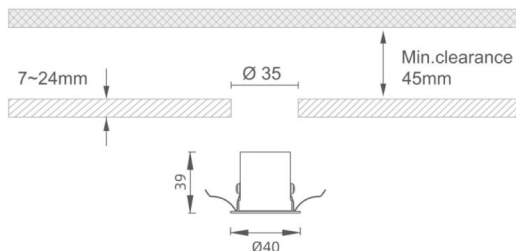

MINI 5

Lavov downlight from the family MINI with a power of 1W, CRI 90 and CCT 3000K, 15 degrees beam angle. With a total lumen output of 72lm, and a luminous efficacy of 72lm/W. Made in Die Cast Aluminum and finished in White color. DALI driver.

Item code	86.D071.1313.01
Product type	Indoor
Category	Downlights
Family	MINI
Subfamily	MINI 5
Pictograms	     

Dimensions

Product dimensions (mm) **Ø40*H39**

Scheme

Product	
Real power (W)	1
Real luminous flux (Lm)	72
Luminous efficiency (Lm/W)	72
Beam angle (°)	15
Life time (h)	50000 h L80B10
IP	20
Electrical class insulation	Clas III
Colour	White
U. G. R	19
Control gear included	Yes
Control gear	DALI
Flicker Free	Yes
Light source	LED
Type of LED	SMD
Colour temperature (K)	3000
Colour consistency (SDCM)	SDCM3
CRI	90