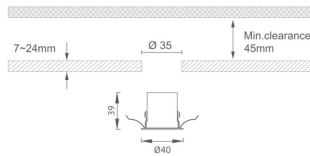

### MINI 5

Lavov downlight from the family MINI with a power of 1W, CRI 90 and CCT 3000K, 15 degrees beam angle. With a total lumen output of 72lm, and a luminous efficacy of 72lm/W. Made in Die Cast Aluminum and finished in White color. DALI driver.

### Dimensions

Product dimensions (mm) **Ø40\*H39**

### Scheme

Product	
Real power (W)	1
Real luminous flux (Lm)	72
Luminous efficiency (Lm/W)	72
Beam angle (°)	15
Life time (h)	50000 h L80B10
IP	20
Electrical class insulation	Clas III
Colour	White
U. G. R	<19
Control gear included	Yes
Control gear	DALI
Flicker Free	Yes
Light source	LED
Type of LED	SMD
Colour temperature (K)	3000
Colour consistency (SDCM)	SDCM<3
CRI	90