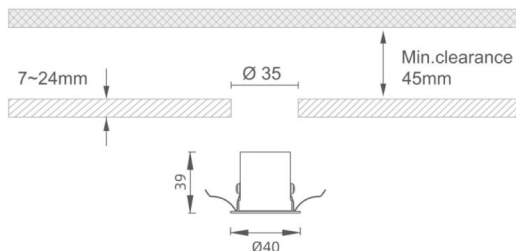

MINI 5

Lavov downlight from the family MINI with a power of 1W, CRI 90 and CCT 3000K, 15 degrees beam angle. With a total lumen output of 72lm, and a luminous efficacy of 72lm/W. Made in Die Cast Aluminum and finished in White color. DALI driver.

| | |
|--------------|---|
| Item code | 86.D071.1313.01 |
| Product type | Indoor |
| Category | Downlights |
| Family | MINI |
| Subfamily | MINI 5 |
| Pictograms |  |

Dimensions

Product dimensions (mm) **Ø40*H39**

Scheme

| | |
|-----------------------------|----------------|
| Product | |
| Real power (W) | 1 |
| Real luminous flux (Lm) | 72 |
| Luminous efficiency (Lm/W) | 72 |
| Beam angle (º) | 15 |
| Life time (h) | 50000 h L80B10 |
| IP | 20 |
| Electrical class insulation | Clas III |
| Colour | White |
| U. G. R | <19 |
| Control gear included | Yes |
| Control gear | DALI |
| Flicker Free | Yes |
| Light source | LED |
| Type of LED | SMD |
| Colour temperature (K) | 3000 |
| Colour consistency (SDCM) | SDCM<3 |
| CRI | 90 |