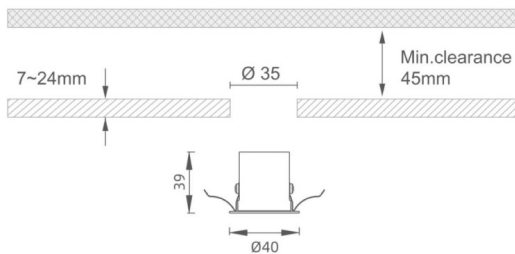

### MINI 5

Lavov downlight from the family MINI with a power of 1W, CRI 90 and CCT 3000K, 15 degrees beam angle. With a total lumen output of 72lm, and a luminous efficacy of 72lm/W. Made in Die Cast Aluminum and finished in Black color. DALI driver.

### Dimensions

Product dimensions (mm) **Ø40\*H39**

### Scheme

Product	
Real power (W)	1
Real luminous flux (Lm)	72
Luminous efficiency (Lm/W)	72
Beam angle (°)	15
Life time (h)	50000 h L80B10
IP	20
Electrical class insulation	Clas III
Colour	Black
U. G. R	19
Control gear included	Yes
Control gear	DALI
Flicker Free	Yes
Light source	LED
Type of LED	SMD
Colour temperature (K)	3000
Colour consistency (SDCM)	SDCM3
CRI	90