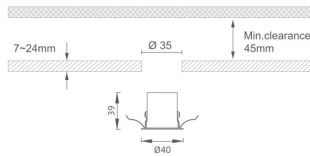

MINI 5

Lavov downlight from the family MINI with a power of 1W, CRI 90 and CCT 3000K, 15 degrees beam angle. With a total lumen output of 72lm, and a luminous efficacy of 72lm/W. Made in Die Cast Aluminum and finished in Black color. DALI driver.

Item code	86.D071.1313.02
Product type	Indoor
Category	Downlights
Family	MINI
Subfamily	MINI 5
Pictograms	

Dimensions

Product dimensions (mm) **Ø40*H39**

Scheme

Product

Real power (W)	1
Real luminous flux (Lm)	72
Luminous efficiency (Lm/W)	72
Beam angle (°)	15
Life time (h)	50000 h L80B10
IP	20
Electrical class insulation	Clas III
Colour	Black
U. G. R	<19
Control gear included	Yes
Control gear	DALI
Flicker Free	Yes
Light source	LED
Type of LED	SMD
Colour temperature (K)	3000
Colour consistency (SDCM)	SDCM<3
CRI	90