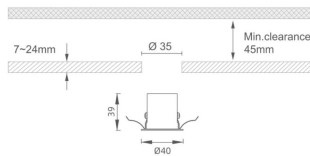

MINI 5

Lavov downlight from the family MINI with a power of 1W, CRI 90 and CCT 3000K, 15 degrees beam angle. With a total lumen output of 72lm, and a luminous efficacy of 72lm/W. Made in Die Cast Aluminum and finished in Black color. DALI driver.

Item code	86.D071.1313.02
Product type	Indoor
Category	Downlights
Family	MINI
Subfamily	MINI 5
Pictograms	

Dimensions

Product dimensions (mm) Ø40*H39

Scheme

Product	
Real power (W)	1
Real luminous flux (Lm)	72
Luminous efficiency (Lm/W)	72
Beam angle (°)	15
Life time (h)	50000 h L80B10
IP	20
Electrical class insulation	Clas III
Colour	Black
U. G. R	<19
Control gear included	Yes
Control gear	DALI
Flicker Free	Yes
Light source	LED
Type of LED	SMD
Colour temperature (K)	3000
Colour consistency (SDCM)	SDCM<3
CRI	90