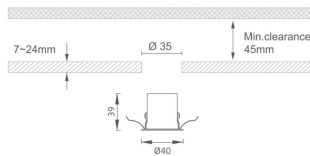

MINI 5

Lavov downlight from the family MINI with a power of 1W, CRI 90 and CCT 3000K, 15 degrees beam angle. With a total lumen output of 72lm, and a luminous efficacy of 72lm/W. Made in Die Cast Aluminum and finished in Black color. DALI driver.

Item code	86.D071.1313.02
Product type	Indoor
Category	Downlights
Family	MINI
Subfamily	MINI 5
Pictograms	

Dimensions

Product dimensions (mm) **Ø40*H39**

Scheme

Product	
Real power (W)	1
Real luminous flux (Lm)	72
Luminous efficiency (Lm/W)	72
Beam angle (°)	15
Life time (h)	50000 h L80B10
IP	20
Electrical class insulation	Clas III
Colour	Black
U. G. R	<19
Control gear included	Yes
Control gear	DALI
Flicker Free	Yes
Light source	LED
Type of LED	SMD
Colour temperature (K)	3000
Colour consistency (SDCM)	SDCM<3
CRI	90