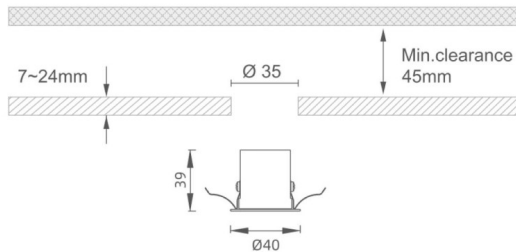

MINI 5

Lavov downlight from the family MINI with a power of 1W, CRI 90 and CCT 3000K, 24 degrees beam angle. With a total lumen output of 69lm, and a luminous efficacy of 69lm/W. Made in Die Cast Aluminum and finished in White color. ON/OFF driver.

Item code	86.D071.1321.01
Product type	Indoor
Category	Downlights
Family	MINI
Subfamily	MINI 5
Pictograms	

Dimensions

Product dimensions (mm) **Ø40*H39**

Scheme

Product	
Real power (W)	1
Real luminous flux (Lm)	69
Luminous efficiency (Lm/W)	69
Beam angle (°)	24
Life time (h)	50000 h L80B10
IP	20
Electrical class insulation	Clas III
Colour	White
U. G. R	19
Control gear included	Yes
Control gear	ON/OFF
Flicker Free	Yes
Light source	LED
Type of LED	SMD
Colour temperature (K)	3000
Colour consistency (SDCM)	SDCM3
CRI	90