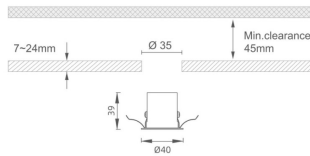

MINI 5

Lavov downlight from the family MINI with a power of 1W, CRI 90 and CCT 3000K, 24 degrees beam angle. With a total lumen output of 69lm, and a luminous efficacy of 69lm/W. Made in Die Cast Aluminum and finished in White color. ON/OFF driver.

Item code	86.D071.1321.01
Product type	Indoor
Category	Downlights
Family	MINI
Subfamily	MINI 5
Pictograms	     

Dimensions

Product dimensions (mm) **Ø40*H39**

Scheme

Product	
Real power (W)	1
Real luminous flux (Lm)	69
Luminous efficiency (Lm/W)	69
Beam angle (°)	24
Life time (h)	50000 h L80B10
IP	20
Electrical class insulation	Clas III
Colour	White
U. G. R	<19
Control gear included	Yes
Control gear	ON/OFF
Flicker Free	Yes
Light source	LED
Type of LED	SMD
Colour temperature (K)	3000
Colour consistency (SDCM)	SDCM<3
CRI	90