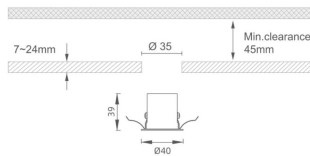

MINI 5

Lavov downlight from the family MINI with a power of 1W, CRI 90 and CCT 3000K, 24 degrees beam angle. With a total lumen output of 69lm, and a luminous efficacy of 69lm/W. Made in Die Cast Aluminum and finished in White color. ON/OFF driver.

Item code	86.D071.1321.01
Product type	Indoor
Category	Downlights
Family	MINI
Subfamily	MINI 5
Pictograms	

Dimensions

Product dimensions (mm) **Ø40*H39**

Scheme

Product	
Real power (W)	1
Real luminous flux (Lm)	69
Luminous efficiency (Lm/W)	69
Beam angle (°)	24
Life time (h)	50000 h L80B10
IP	20
Electrical class insulation	Clas III
Colour	White
U. G. R	<19
Control gear included	Yes
Control gear	ON/OFF
Flicker Free	Yes
Light source	LED
Type of LED	SMD
Colour temperature (K)	3000
Colour consistency (SDCM)	SDCM<3
CRI	90