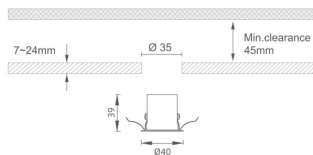

MINI 5

Lavov downlight from the family MINI with a power of 1W, CRI 90 and CCT 3000K, 24 degrees beam angle. With a total lumen output of 69lm, and a luminous efficacy of 69lm/W. Made in Die Cast Aluminum and finished in Black color. ON/OFF driver.

Dimensions

Product dimensions (mm)	Ø40*H39
--------------------------------	----------------

Scheme

Product

Real power (W)	1
-----------------------	----------

Real luminous flux (Lm)	69
--------------------------------	-----------