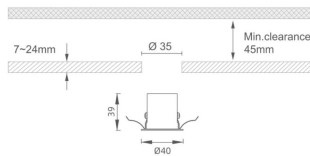

MINI 5

Lavov downlight from the family MINI with a power of 1W, CRI 90 and CCT 3000K, 24 degrees beam angle. With a total lumen output of 69lm, and a luminous efficacy of 69lm/W. Made in Die Cast Aluminum and finished in Black color. ON/OFF driver.

Item code	86.D071.1321.02
Product type	Indoor
Category	Downlights
Family	MINI
Subfamily	MINI 5
Pictograms	

Dimensions

Product dimensions (mm) **Ø40*H39**

Scheme

Product	
Real power (W)	1
Real luminous flux (Lm)	69
Luminous efficiency (Lm/W)	69
Beam angle (°)	24
Life time (h)	50000 h L80B10
IP	20
Electrical class insulation	Clas III
Colour	Black
U. G. R	<19
Control gear included	Yes
Control gear	ON/OFF
Flicker Free	Yes
Light source	LED
Type of LED	SMD
Colour temperature (K)	3000
Colour consistency (SDCM)	SDCM<3
CRI	90