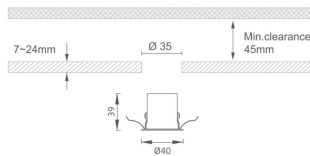

### MINI 5

Lavov downlight from the family MINI with a power of 1W, CRI 90 and CCT 3000K, 24 degrees beam angle. With a total lumen output of 69lm, and a luminous efficacy of 69lm/W. Made in Die Cast Aluminum and finished in Black color. ON/OFF driver.

### Dimensions

**Product dimensions (mm)**    **Ø40\*H39**

### Scheme

<b>Product</b>	
<b>Real power (W)</b>	<b>1</b>
<b>Real luminous flux (Lm)</b>	<b>69</b>
<b>Luminous efficiency (Lm/W)</b>	<b>69</b>
<b>Beam angle (°)</b>	<b>24</b>
<b>Life time (h)</b>	<b>50000 h L80B10</b>
<b>IP</b>	<b>20</b>
<b>Electrical class insulation</b>	<b>Clas III</b>
<b>Colour</b>	<b>Black</b>
<b>U. G. R</b>	<b>&lt;19</b>
<b>Control gear included</b>	<b>Yes</b>
<b>Control gear</b>	<b>ON/OFF</b>
<b>Flicker Free</b>	<b>Yes</b>
<b>Light source</b>	<b>LED</b>
<b>Type of LED</b>	<b>SMD</b>
<b>Colour temperature (K)</b>	<b>3000</b>
<b>Colour consistency (SDCM)</b>	<b>SDCM&lt;3</b>
<b>CRI</b>	<b>90</b>