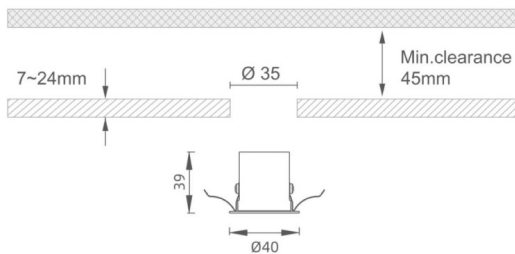

MINI 5

Lavov downlight from the family MINI with a power of 1W, CRI 90 and CCT 3000K, 24 degrees beam angle. With a total lumen output of 69lm, and a luminous efficacy of 69lm/W. Made in Die Cast Aluminum and finished in Black color. ON/OFF driver.

Item code	86.D071.1321.02
Product type	Indoor
Category	Downlights
Family	MINI
Subfamily	MINI 5
Pictograms	

Dimensions

Product dimensions (mm) **Ø40*H39**

Scheme

Product	
Real power (W)	1
Real luminous flux (Lm)	69
Luminous efficiency (Lm/W)	69
Beam angle (°)	24
Life time (h)	50000 h L80B10
IP	20
Electrical class insulation	Clas III
Colour	Black
U. G. R	<19
Control gear included	Yes
Control gear	ON/OFF
Flicker Free	Yes
Light source	LED
Type of LED	SMD
Colour temperature (K)	3000
Colour consistency (SDCM)	SDCM<3
CRI	90