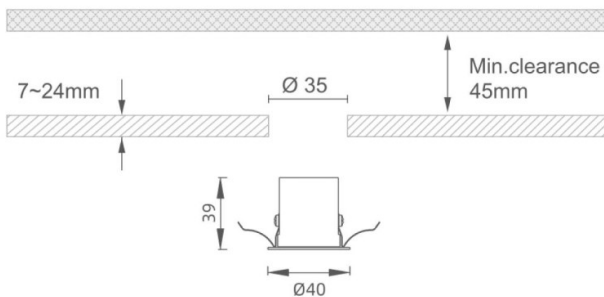

MINI 5

Lavov downlight from the family MINI with a power of 1W, CRI 90 and CCT 3000K, 24 degrees beam angle. With a total lumen output of 69lm, and a luminous efficacy of 69lm/W. Made in Die Cast Aluminum and finished in White color. DALI driver.

Item code	86.D071.1323.01
Product type	Indoor
Category	Downlights
Family	MINI
Subfamily	MINI 5
Pictograms	

Dimensions

Product dimensions (mm) **Ø40*H39**

Scheme

Product	
Real power (W)	1
Real luminous flux (Lm)	69
Luminous efficiency (Lm/W)	69
Beam angle (°)	24
Life time (h)	50000 h L80B10
IP	20
Electrical class insulation	Clas III
Colour	White
U. G. R	<19
Control gear included	Yes
Control gear	DALI
Flicker Free	Yes
Light source	LED
Type of LED	SMD
Colour temperature (K)	3000
Colour consistency (SDCM)	SDCM<3
CRI	90