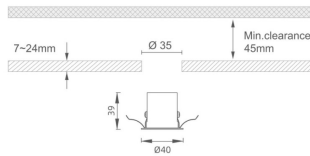

MINI 5

Lavov downlight from the family MINI with a power of 1W, CRI 90 and CCT 3000K, 24 degrees beam angle. With a total lumen output of 69lm, and a luminous efficacy of 69lm/W. Made in Die Cast Aluminum and finished in White color. DALI driver.

Item code	86.D071.1323.01
Product type	Indoor
Category	Downlights
Family	MINI
Subfamily	MINI 5
Pictograms	

Dimensions

Product dimensions (mm) **Ø40*H39**

Scheme

Product	
Real power (W)	1
Real luminous flux (Lm)	69
Luminous efficiency (Lm/W)	69
Beam angle (°)	24
Life time (h)	50000 h L80B10
IP	20
Electrical class insulation	Clas III
Colour	White
U. G. R	<19
Control gear included	Yes
Control gear	DALI
Flicker Free	Yes
Light source	LED
Type of LED	SMD
Colour temperature (K)	3000
Colour consistency (SDCM)	SDCM<3
CRI	90