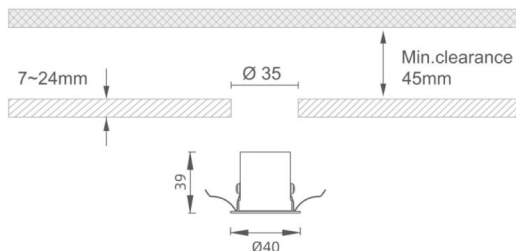

MINI 5

Lavov downlight from the family MINI with a power of 1W, CRI 90 and CCT 3000K, 24 degrees beam angle. With a total lumen output of 69lm, and a luminous efficacy of 69lm/W. Made in Die Cast Aluminum and finished in White color. DALI driver.

Item code	86.D071.1323.01
Product type	Indoor
Category	Downlights
Family	MINI
Subfamily	MINI 5
Pictograms	

Dimensions

Product dimensions (mm) **Ø40*H39**

Scheme

Product

Real power (W)	1
Real luminous flux (Lm)	69
Luminous efficiency (Lm/W)	69
Beam angle (°)	24
Life time (h)	50000 h L80B10
IP	20
Electrical class insulation	Clas III
Colour	White
U. G. R	19
Control gear included	Yes
Control gear	DALI
Flicker Free	Yes
Light source	LED
Type of LED	SMD
Colour temperature (K)	3000
Colour consistency (SDCM)	SDCM3
CRI	90