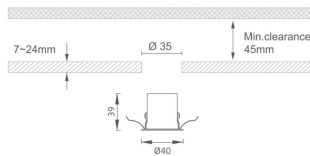

MINI 5

Lavov downlight from the family MINI with a power of 1W, CRI 90 and CCT 3000K, 24 degrees beam angle. With a total lumen output of 69lm, and a luminous efficacy of 69lm/W. Made in Die Cast Aluminum and finished in White color. DALI driver.

| | |
|---------------------|------------------------|
| Item code | 86.D071.1323.01 |
| Product type | Indoor |
| Category | Downlights |
| Family | MINI |
| Subfamily | MINI 5 |
| Pictograms | |

Dimensions

Product dimensions (mm) **Ø40*H39**

Scheme

| | |
|------------------------------------|-----------------------|
| Product | |
| Real power (W) | 1 |
| Real luminous flux (Lm) | 69 |
| Luminous efficiency (Lm/W) | 69 |
| Beam angle (°) | 24 |
| Life time (h) | 50000 h L80B10 |
| IP | 20 |
| Electrical class insulation | Clas III |
| Colour | White |
| U. G. R | <19 |
| Control gear included | Yes |
| Control gear | DALI |
| Flicker Free | Yes |
| Light source | LED |
| Type of LED | SMD |
| Colour temperature (K) | 3000 |
| Colour consistency (SDCM) | SDCM<3 |
| CRI | 90 |