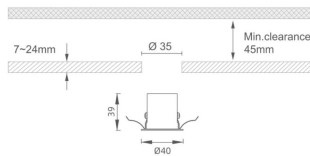

### MINI 5

Lavov downlight from the family MINI with a power of 1W, CRI 90 and CCT 3000K, 24 degrees beam angle. With a total lumen output of 69lm, and a luminous efficacy of 69lm/W. Made in Die Cast Aluminum and finished in Black color. DALI driver.

### Dimensions

Product dimensions (mm) **Ø40\*H39**

### Scheme

Product	
Real power (W)	1
Real luminous flux (Lm)	69
Luminous efficiency (Lm/W)	69
Beam angle (°)	24
Life time (h)	50000 h L80B10
IP	20
Electrical class insulation	Clas III
Colour	Black
U. G. R	<19
Control gear included	Yes
Control gear	DALI
Flicker Free	Yes
Light source	LED
Type of LED	SMD
Colour temperature (K)	3000
Colour consistency (SDCM)	SDCM<3
CRI	90