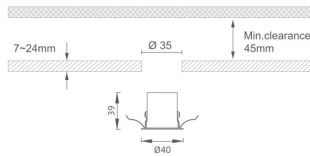

MINI 5

Lavov downlight from the family MINI with a power of 1W, CRI 90 and CCT 3000K, 24 degrees beam angle. With a total lumen output of 69lm, and a luminous efficacy of 69lm/W. Made in Die Cast Aluminum and finished in Black color. DALI driver.

Item code	86.D071.1323.02
Product type	Indoor
Category	Downlights
Family	MINI
Subfamily	MINI 5
Pictograms	

Dimensions

Product dimensions (mm) **Ø40*H39**

Scheme

Product

Real power (W)	1
Real luminous flux (Lm)	69
Luminous efficiency (Lm/W)	69
Beam angle (°)	24
Life time (h)	50000 h L80B10
IP	20
Electrical class insulation	Clas III
Colour	Black
U. G. R	<19
Control gear included	Yes
Control gear	DALI
Flicker Free	Yes
Light source	LED
Type of LED	SMD
Colour temperature (K)	3000
Colour consistency (SDCM)	SDCM<3
CRI	90