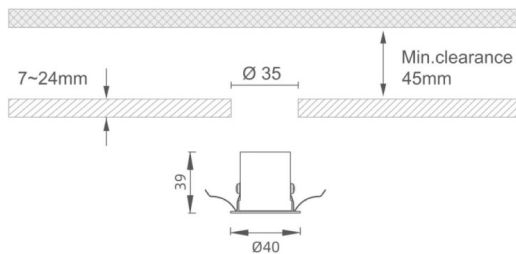

### MINI 5

Lavov downlight from the family MINI with a power of 1W, CRI 90 and CCT 3000K, 24 degrees beam angle. With a total lumen output of 69lm, and a luminous efficacy of 69lm/W. Made in Die Cast Aluminum and finished in Black color. DALI driver.

### Dimensions

Product dimensions (mm) **Ø40\*H39**

### Scheme

Product	
Real power (W)	1
Real luminous flux (Lm)	69
Luminous efficiency (Lm/W)	69
Beam angle (°)	24
Life time (h)	50000 h L80B10
IP	20
Electrical class insulation	Clas III
Colour	Black
U. G. R	19
Control gear included	Yes
Control gear	DALI
Flicker Free	Yes
Light source	LED
Type of LED	SMD
Colour temperature (K)	3000
Colour consistency (SDCM)	SDCM3
CRI	90