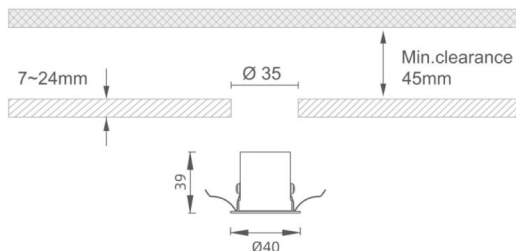

MINI 5

Lavov downlight from the family MINI with a power of 1W, CRI 90 and CCT 2700K, 36 degrees beam angle. With a total lumen output of 70lm, and a luminous efficacy of 70lm/W. Made in Die Cast Aluminum and finished in White color. ON/OFF driver.

Item code	86.D071.1331.01
Product type	Indoor
Category	Downlights
Family	MINI
Subfamily	MINI 5
Pictograms	     

Dimensions

Product dimensions (mm) **Ø40*H39**

Scheme

Product	
Real power (W)	1
Real luminous flux (Lm)	70
Luminous efficiency (Lm/W)	70
Beam angle (°)	36
Life time (h)	50000 h L80B10
IP	20
Electrical class insulation	Clas III
Colour	White
U. G. R	19
Control gear included	Yes
Control gear	ON/OFF
Flicker Free	Yes
Light source	LED
Type of LED	SMD
Colour temperature (K)	2700
Colour consistency (SDCM)	SDCM3
CRI	90