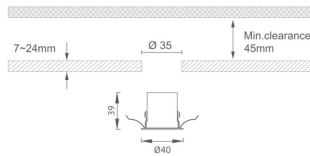

### MINI 5

Lavov downlight from the family MINI with a power of 1W, CRI 90 and CCT 2700K, 36 degrees beam angle. With a total lumen output of 70lm, and a luminous efficacy of 70lm/W. Made in Die Cast Aluminum and finished in White color. ON/OFF driver.

### Dimensions

Product dimensions (mm) **Ø40\*H39**

### Product

Real power (W)	1
Real luminous flux (Lm)	70
Luminous efficiency (Lm/W)	70
Beam angle (°)	36
Life time (h)	50000 h L80B10
IP	20
Electrical class insulation	Clas III
Colour	White
U. G. R	<19
Control gear included	Yes
Control gear	ON/OFF
Flicker Free	Yes
Light source	LED
Type of LED	SMD
Colour temperature (K)	2700
Colour consistency (SDCM)	SDCM<3
CRI	90