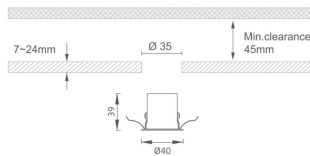

### MINI 5

Lavov downlight from the family MINI with a power of 1W, CRI 90 and CCT 2700K, 36 degrees beam angle. With a total lumen output of 70lm, and a luminous efficacy of 70lm/W. Made in Die Cast Aluminum and finished in Black color. ON/OFF driver.

### Dimensions

Product dimensions (mm) Ø40\*H39

### Scheme

Product	
Real power (W)	1
Real luminous flux (Lm)	70
Luminous efficiency (Lm/W)	70
Beam angle (°)	36
Life time (h)	50000 h L80B10
IP	20
Electrical class insulation	Clas III
Colour	Black
U. G. R	<19
Control gear included	Yes
Control gear	ON/OFF
Flicker Free	Yes
Light source	LED
Type of LED	SMD
Colour temperature (K)	2700
Colour consistency (SDCM)	SDCM<3
CRI	90