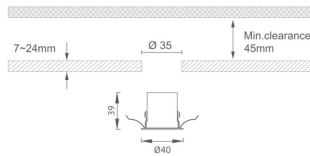

### MINI 5

Lavov downlight from the family MINI with a power of 1W, CRI 90 and CCT 2700K, 36 degrees beam angle. With a total lumen output of 70lm, and a luminous efficacy of 70lm/W. Made in Die Cast Aluminum and finished in Black color. ON/OFF driver.

### Dimensions

Product dimensions (mm) **Ø40\*H39**

### Product

Real power (W)	1
Real luminous flux (Lm)	70
Luminous efficiency (Lm/W)	70
Beam angle (°)	36
Life time (h)	50000 h L80B10
IP	20
Electrical class insulation	Clas III
Colour	Black
U. G. R	<19
Control gear included	Yes
Control gear	ON/OFF
Flicker Free	Yes
Light source	LED
Type of LED	SMD
Colour temperature (K)	2700
Colour consistency (SDCM)	SDCM<3
CRI	90