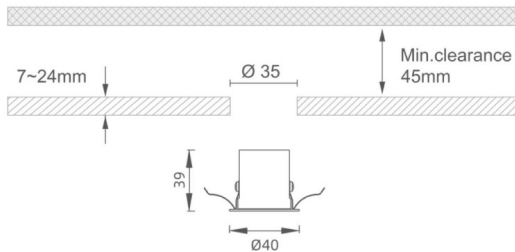

MINI 5

Lavov downlight from the family MINI with a power of 1W, CRI 90 and CCT 2700K, 36 degrees beam angle. With a total lumen output of 70lm, and a luminous efficacy of 70lm/W. Made in Die Cast Aluminum and finished in Black color. ON/OFF driver.

Dimensions

Product dimensions (mm) **Ø40*H39**

Scheme

Item code	86.D071.1331.02
Product type	Indoor
Category	Downlights
Family	MINI
Subfamily	MINI 5
Pictograms	     

Product

Real power (W)	1
Real luminous flux (Lm)	70
Luminous efficiency (Lm/W)	70
Beam angle (°)	36
Life time (h)	50000 h L80B10
IP	20
Electrical class insulation	Clas III
Colour	Black
U. G. R	19
Control gear included	Yes
Control gear	ON/OFF
Flicker Free	Yes
Light source	LED
Type of LED	SMD
Colour temperature (K)	2700
Colour consistency (SDCM)	SDCM3
CRI	90