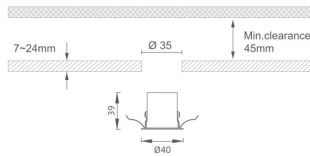

### MINI 5

Lavov downlight from the family MINI with a power of 1W, CRI 90 and CCT 2700K, 36 degrees beam angle. With a total lumen output of 70lm, and a luminous efficacy of 70lm/W. Made in Die Cast Aluminum and finished in Black color. DALI driver.

### Dimensions

Product dimensions (mm) **Ø40\*H39**

### Scheme

|                             |                |
|-----------------------------|----------------|
| Product                     |                |
| Real power (W)              | 1              |
| Real luminous flux (Lm)     | 70             |
| Luminous efficiency (Lm/W)  | 70             |
| Beam angle (°)              | 36             |
| Life time (h)               | 50000 h L80B10 |
| IP                          | 20             |
| Electrical class insulation | Clas III       |
| Colour                      | Black          |
| U. G. R                     | <19            |
| Control gear included       | Yes            |
| Control gear                | DALI           |
| Flicker Free                | Yes            |
| Light source                | LED            |
| Type of LED                 | SMD            |
| Colour temperature (K)      | 2700           |
| Colour consistency (SDCM)   | SDCM<3         |
| CRI                         | 90             |