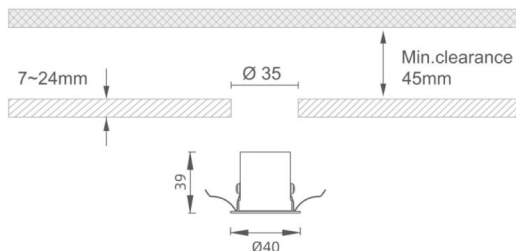

MINI 5

Lavov downlight from the family MINI with a power of 1W, CRI 90 and CCT 2700K, 36 degrees beam angle. With a total lumen output of 70lm, and a luminous efficacy of 70lm/W. Made in Die Cast Aluminum and finished in Black color. DALI driver.

Item code	86.D071.1333.02
Product type	Indoor
Category	Downlights
Family	MINI
Subfamily	MINI 5
Pictograms	

Dimensions

Product dimensions (mm) **Ø40*H39**

Scheme

Product	
Real power (W)	1
Real luminous flux (Lm)	70
Luminous efficiency (Lm/W)	70
Beam angle (º)	36
Life time (h)	50000 h L80B10
IP	20
Electrical class insulation	Clas III
Colour	Black
U. G. R	<19
Control gear included	Yes
Control gear	DALI
Flicker Free	Yes
Light source	LED
Type of LED	SMD
Colour temperature (K)	2700
Colour consistency (SDCM)	SDCM<3
CRI	90