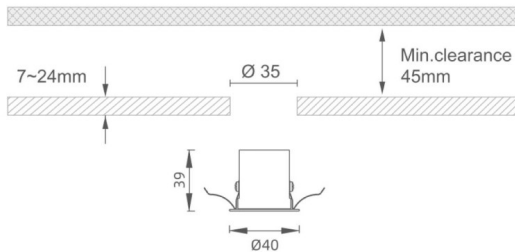

MINI 5

Lavov downlight from the family MINI with a power of 1W, CRI 90 and CCT 2700K, 36 degrees beam angle. With a total lumen output of 70lm, and a luminous efficacy of 70lm/W. Made in Die Cast Aluminum and finished in Black color. DALI driver.

Dimensions

Product dimensions (mm) **Ø40*H39**

Scheme

Item code	86.D071.1333.02
Product type	Indoor
Category	Downlights
Family	MINI
Subfamily	MINI 5
Pictograms	

Product

Real power (W)	1
Real luminous flux (Lm)	70
Luminous efficiency (Lm/W)	70
Beam angle (°)	36
Life time (h)	50000 h L80B10
IP	20
Electrical class insulation	Clas III
Colour	Black
U. G. R	19
Control gear included	Yes
Control gear	DALI
Flicker Free	Yes
Light source	LED
Type of LED	SMD
Colour temperature (K)	2700
Colour consistency (SDCM)	SDCM3
CRI	90