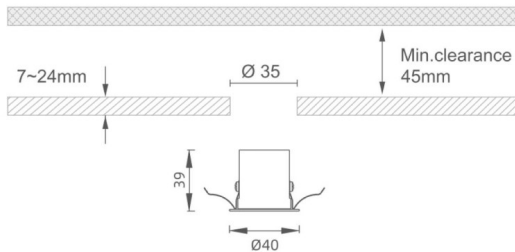

Scheme

Product	
Real power (W)	3
Real luminous flux (Lm)	134
Luminous efficiency (Lm/W)	44.666666666666998
Beam angle (°)	15
Life time (h)	50000 h L80B10
IP	20
Electrical class insulation	Clas III
Colour	White
U. G. R	19
Control gear included	Yes
Control gear	ON/OFF
Flicker Free	Yes
Light source	LED
Type of LED	SMD
Colour temperature (K)	2700
Colour consistency (SDCM)	SDCM3
CRI	90