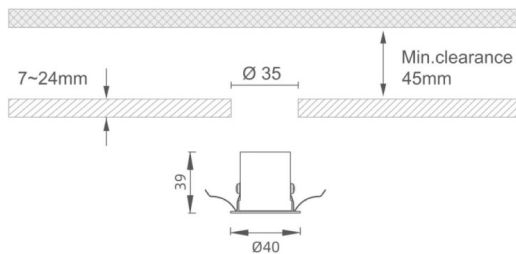

MINI 5

Lavov downlight from the family MINI with a power of 3W, CRI 90 and CCT 2700K, 15 degrees beam angle. With a total lumen output of 134lm, and a luminous efficacy of 44.666666666667lm/W. Made in Die Cast Aluminum and finished in Black color. ON/OFF driver.

Item code	86.D071.2211.02
Product type	Indoor
Category	Downlights
Family	MINI
Subfamily	MINI 5
Pictograms	

Dimensions

Product dimensions (mm) **Ø40*H39**

Scheme

Product	
Real power (W)	3
Real luminous flux (Lm)	134
Luminous efficiency (Lm/W)	44.666666666667
Beam angle (&ordm;)	15
Life time (h)	50000 h L80B10
IP	20
Electrical class insulation	Clas III
Colour	Black
U. G. R	<19
Control gear included	Yes
Control gear	ON/OFF
Flicker Free	Yes
Light source	LED
Type of LED	SMD
Colour temperature (K)	2700
Colour consistency (SDCM)	SDCM<3
CRI	90