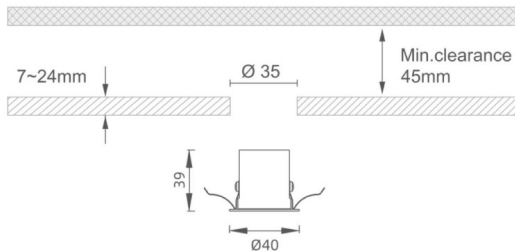

MINI 5

Lavov downlight from the family MINI with a power of 3W, CRI 90 and CCT 2700K, 15 degrees beam angle. With a total lumen output of 134lm, and a luminous efficacy of 44.666666666667lm/W. Made in Die Cast Aluminum and finished in Black color. ON/OFF driver.

Dimensions

Product dimensions (mm) **Ø40*H39**

Scheme

Item code	86.D071.2211.02
Product type	Indoor
Category	Downlights
Family	MINI
Subfamily	MINI 5
Pictograms	

Product	
Real power (W)	3
Real luminous flux (Lm)	134
Luminous efficiency (Lm/W)	44.666666666667
Beam angle (&ordm;)	15
Life time (h)	50000 h L80B10
IP	20
Electrical class insulation	Clas III
Colour	Black
U. G. R	<19
Control gear included	Yes
Control gear	ON/OFF
Flicker Free	Yes
Light source	LED
Type of LED	SMD
Colour temperature (K)	2700
Colour consistency (SDCM)	SDCM<3
CRI	90