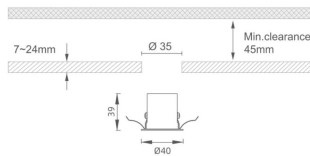

MINI 5

Lavov downlight from the family MINI with a power of 3W, CRI 90 and CCT 2700K, 15 degrees beam angle. With a total lumen output of 134lm, and a luminous efficacy of 44.666666666667lm/W. Made in Die Cast Aluminum and finished in Black color. ON/OFF driver.

Item code	86.D071.2211.02
Product type	Indoor
Category	Downlights
Family	MINI
Subfamily	MINI 5
Pictograms	

Dimensions

Product dimensions (mm) **Ø40*H39**

Scheme

Product

Real power (W)	3
Real luminous flux (Lm)	134
Luminous efficiency (Lm/W)	44.666666666667
Beam angle (°)	15
Life time (h)	50000 h L80B10
IP	20
Electrical class insulation	Clas III
Colour	Black
U. G. R	<19
Control gear included	Yes
Control gear	ON/OFF
Flicker Free	Yes
Light source	LED
Type of LED	SMD
Colour temperature (K)	2700
Colour consistency (SDCM)	SDCM<3
CRI	90