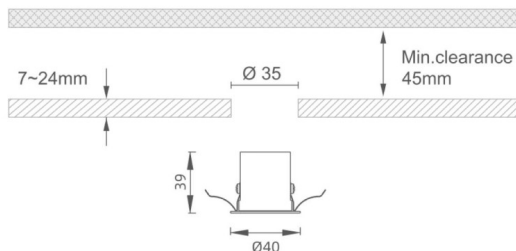

### MINI 5

Lavov downlight from the family MINI with a power of 3W, CRI 90 and CCT 2700K, 15 degrees beam angle. With a total lumen output of 134lm, and a luminous efficacy of 44.66666666667lm/W. Made in Die Cast Aluminum and finished in Black color. ON/OFF driver.

### Dimensions

Product dimensions (mm) **Ø40\*H39**

### Scheme

Product	
Real power (W)	3
Real luminous flux (Lm)	134
Luminous efficiency (Lm/W)	44.66666666667
Beam angle (°)	15
Life time (h)	50000 h L80B10
IP	20
Electrical class insulation	Clas III
Colour	Black
U. G. R	<19
Control gear included	Yes
Control gear	ON/OFF
Flicker Free	Yes
Light source	LED
Type of LED	SMD
Colour temperature (K)	2700
Colour consistency (SDCM)	SDCM<3
CRI	90