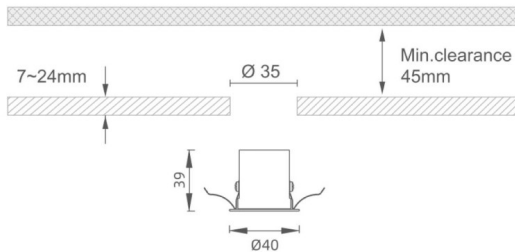

### MINI 5

Lavov downlight from the family MINI with a power of 3W, CRI 90 and CCT 2700K, 24 degrees beam angle. With a total lumen output of 159lm, and a luminous efficacy of 53lm/W. Made in Die Cast Aluminum and finished in White color. ON/OFF driver.

#### Dimensions

Product dimensions (mm) **Ø40\*H39**

#### Scheme

Item code	86.D071.2221.01
Product type	Indoor
Category	Downlights
Family	MINI
Subfamily	MINI 5
Pictograms	

Product	
Real power (W)	3
Real luminous flux (Lm)	159
Luminous efficiency (Lm/W)	53
Beam angle (&ordm;)	24
Life time (h)	50000 h L80B10
IP	20
Electrical class insulation	Clas III
Colour	White
U. G. R	<19
Control gear included	Yes
Control gear	ON/OFF
Flicker Free	Yes
Light source	LED
Type of LED	SMD
Colour temperature (K)	2700
Colour consistency (SDCM)	SDCM<3
CRI	90