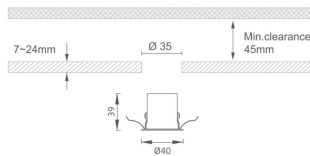

MINI 5

Lavov downlight from the family MINI with a power of 3W, CRI 90 and CCT 2700K, 24 degrees beam angle. With a total lumen output of 159lm, and a luminous efficacy of 53lm/W. Made in Die Cast Aluminum and finished in White color. ON/OFF driver.

Item code	86.D071.2221.01
Product type	Indoor
Category	Downlights
Family	MINI
Subfamily	MINI 5
Pictograms	

Dimensions

Product dimensions (mm) **Ø40*H39**

Scheme

Product	
Real power (W)	3
Real luminous flux (Lm)	159
Luminous efficiency (Lm/W)	53
Beam angle (°)	24
Life time (h)	50000 h L80B10
IP	20
Electrical class insulation	Clas III
Colour	White
U. G. R	<19
Control gear included	Yes
Control gear	ON/OFF
Flicker Free	Yes
Light source	LED
Type of LED	SMD
Colour temperature (K)	2700
Colour consistency (SDCM)	SDCM<3
CRI	90