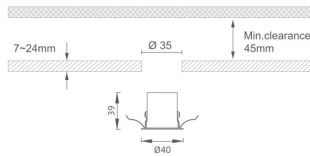

MINI 5

Lavov downlight from the family MINI with a power of 3W, CRI 90 and CCT 2700K, 24 degrees beam angle. With a total lumen output of 159lm, and a luminous efficacy of 53lm/W. Made in Die Cast Aluminum and finished in White color. ON/OFF driver.

Item code	86.D071.2221.01
Product type	Indoor
Category	Downlights
Family	MINI
Subfamily	MINI 5
Pictograms	

Dimensions

Product dimensions (mm) **Ø40*H39**

Scheme

Product	
Real power (W)	3
Real luminous flux (Lm)	159
Luminous efficiency (Lm/W)	53
Beam angle (°)	24
Life time (h)	50000 h L80B10
IP	20
Electrical class insulation	Clas III
Colour	White
U. G. R	<19
Control gear included	Yes
Control gear	ON/OFF
Flicker Free	Yes
Light source	LED
Type of LED	SMD
Colour temperature (K)	2700
Colour consistency (SDCM)	SDCM<3
CRI	90