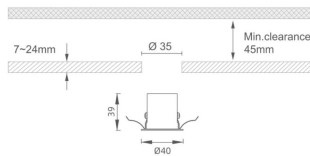

MINI 5

Lavov downlight from the family MINI with a power of 3W, CRI 90 and CCT 2700K, 24 degrees beam angle. With a total lumen output of 159lm, and a luminous efficacy of 53lm/W. Made in Die Cast Aluminum and finished in Black color. ON/OFF driver.

Item code	86.D071.2221.02
Product type	Indoor
Category	Downlights
Family	MINI
Subfamily	MINI 5
Pictograms	

Dimensions

Product dimensions (mm) **Ø40*H39**

Scheme

Product	
Real power (W)	3
Real luminous flux (Lm)	159
Luminous efficiency (Lm/W)	53
Beam angle (°)	24
Life time (h)	50000 h L80B10
IP	20
Electrical class insulation	Clas III
Colour	Black
U. G. R	<19
Control gear included	Yes
Control gear	ON/OFF
Flicker Free	Yes
Light source	LED
Type of LED	SMD
Colour temperature (K)	2700
Colour consistency (SDCM)	SDCM<3
CRI	90