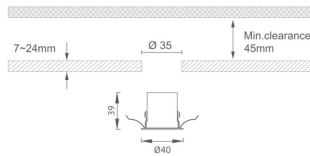

MINI 5

Lavov downlight from the family MINI with a power of 3W, CRI 90 and CCT 2700K, 24 degrees beam angle. With a total lumen output of 159lm, and a luminous efficacy of 53lm/W. Made in Die Cast Aluminum and finished in Black color. ON/OFF driver.

Item code	86.D071.2221.02
Product type	Indoor
Category	Downlights
Family	MINI
Subfamily	MINI 5
Pictograms	     

Dimensions

Product dimensions (mm) **Ø40*H39**

Scheme

Product

Real power (W)	3
Real luminous flux (Lm)	159
Luminous efficiency (Lm/W)	53
Beam angle (°)	24
Life time (h)	50000 h L80B10
IP	20
Electrical class insulation	Clas III
Colour	Black
U. G. R	<19
Control gear included	Yes
Control gear	ON/OFF
Flicker Free	Yes
Light source	LED
Type of LED	SMD
Colour temperature (K)	2700
Colour consistency (SDCM)	SDCM<3
CRI	90