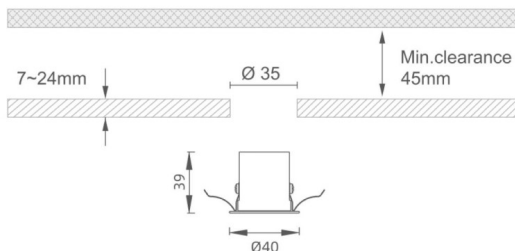

MINI 5

Lavov downlight from the family MINI with a power of 3W, CRI 90 and CCT 2700K, 24 degrees beam angle. With a total lumen output of 159lm, and a luminous efficacy of 53lm/W. Made in Die Cast Aluminum and finished in Black color. ON/OFF driver.

Item code	86.D071.2221.02
Product type	Indoor
Category	Downlights
Family	MINI
Subfamily	MINI 5
Pictograms	     

Dimensions

Product dimensions (mm) **Ø40*H39**

Scheme

Product	
Real power (W)	3
Real luminous flux (Lm)	159
Luminous efficiency (Lm/W)	53
Beam angle (°)	24
Life time (h)	50000 h L80B10
IP	20
Electrical class insulation	Clas III
Colour	Black
U. G. R	19
Control gear included	Yes
Control gear	ON/OFF
Flicker Free	Yes
Light source	LED
Type of LED	SMD
Colour temperature (K)	2700
Colour consistency (SDCM)	SDCM3
CRI	90