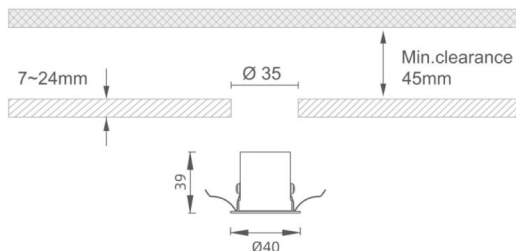

MINI 5

Lavov downlight from the family MINI with a power of 3W, CRI 90 and CCT 2700K, 24 degrees beam angle. With a total lumen output of 159lm, and a luminous efficacy of 53lm/W. Made in Die Cast Aluminum and finished in Black color. ON/OFF driver.

Item code	86.D071.2221.02
Product type	Indoor
Category	Downlights
Family	MINI
Subfamily	MINI 5
Pictograms	     

Dimensions

Product dimensions (mm) **Ø40*H39**

Scheme

Product	
Real power (W)	3
Real luminous flux (Lm)	159
Luminous efficiency (Lm/W)	53
Beam angle (º)	24
Life time (h)	50000 h L80B10
IP	20
Electrical class insulation	Clas III
Colour	Black
U. G. R	<19
Control gear included	Yes
Control gear	ON/OFF
Flicker Free	Yes
Light source	LED
Type of LED	SMD
Colour temperature (K)	2700
Colour consistency (SDCM)	SDCM<3
CRI	90