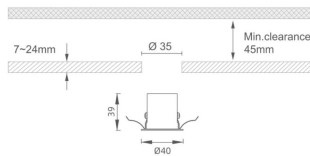

MINI 5

Lavov downlight from the family MINI with a power of 3W, CRI 90 and CCT 2700K, 24 degrees beam angle. With a total lumen output of 159lm, and a luminous efficacy of 53lm/W. Made in Die Cast Aluminum and finished in Black color. ON/OFF driver.

Item code	86.D071.2221.02
Product type	Indoor
Category	Downlights
Family	MINI
Subfamily	MINI 5
Pictograms	

Dimensions

Product dimensions (mm) Ø40*H39

Scheme

Product	
Real power (W)	3
Real luminous flux (Lm)	159
Luminous efficiency (Lm/W)	53
Beam angle (°)	24
Life time (h)	50000 h L80B10
IP	20
Electrical class insulation	Clas III
Colour	Black
U. G. R	<19
Control gear included	Yes
Control gear	ON/OFF
Flicker Free	Yes
Light source	LED
Type of LED	SMD
Colour temperature (K)	2700
Colour consistency (SDCM)	SDCM<3
CRI	90