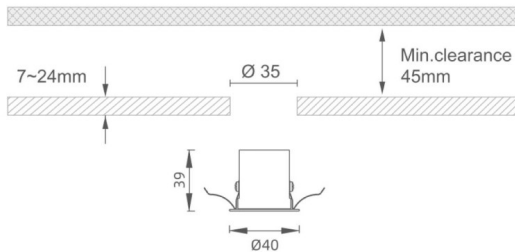

MINI 5

Lavov downlight from the family MINI with a power of 3W, CRI 90 and CCT 2700K, 24 degrees beam angle. With a total lumen output of 159lm, and a luminous efficacy of 53lm/W. Made in Die Cast Aluminum and finished in White color. DALI driver.

Dimensions

Product dimensions (mm) **Ø40*H39**

Scheme

Item code	86.D071.2223.01
Product type	Indoor
Category	Downlights
Family	MINI
Subfamily	MINI 5
Pictograms	

Product

Real power (W)	3
Real luminous flux (Lm)	159
Luminous efficiency (Lm/W)	53
Beam angle (°)	24
Life time (h)	50000 h L80B10
IP	20
Electrical class insulation	Clas III
Colour	White
U. G. R	19
Control gear included	Yes
Control gear	DALI
Flicker Free	Yes
Light source	LED
Type of LED	SMD
Colour temperature (K)	2700
Colour consistency (SDCM)	SDCM3
CRI	90