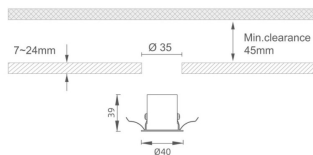

MINI 5

Lavov downlight from the family MINI with a power of 3W, CRI 90 and CCT 2700K, 24 degrees beam angle. With a total lumen output of 159lm, and a luminous efficacy of 53lm/W. Made in Die Cast Aluminum and finished in White color. DALI driver.

Item code	86.D071.2223.01
Product type	Indoor
Category	Downlights
Family	MINI
Subfamily	MINI 5
Pictograms	

Dimensions

Product dimensions (mm) **Ø40*H39**

Scheme

Product	
Real power (W)	3
Real luminous flux (Lm)	159
Luminous efficiency (Lm/W)	53
Beam angle (°)	24
Life time (h)	50000 h L80B10
IP	20
Electrical class insulation	Clas III
Colour	White
U. G. R	<19
Control gear included	Yes
Control gear	DALI
Flicker Free	Yes
Light source	LED
Type of LED	SMD
Colour temperature (K)	2700
Colour consistency (SDCM)	SDCM<3
CRI	90