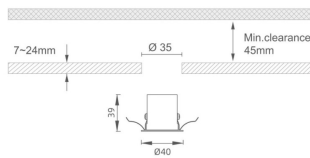

MINI 5

Lavov downlight from the family MINI with a power of 3W, CRI 90 and CCT 2700K, 24 degrees beam angle. With a total lumen output of 159lm, and a luminous efficacy of 53lm/W. Made in Die Cast Aluminum and finished in Black color. DALI driver.

Item code	86.D071.2223.02
Product type	Indoor
Category	Downlights
Family	MINI
Subfamily	MINI 5
Pictograms	

Dimensions

Product dimensions (mm) **Ø40*H39**

Scheme

Product

Real power (W)	3
Real luminous flux (Lm)	159
Luminous efficiency (Lm/W)	53
Beam angle (°)	24
Life time (h)	50000 h L80B10
IP	20
Electrical class insulation	Clas III
Colour	Black
U. G. R	<19
Control gear included	Yes
Control gear	DALI
Flicker Free	Yes
Light source	LED
Type of LED	SMD
Colour temperature (K)	2700
Colour consistency (SDCM)	SDCM<3
CRI	90