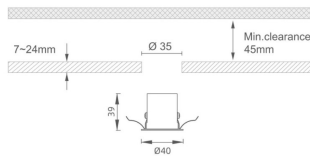

MINI 5

Lavov downlight from the family MINI with a power of 3W, CRI 90 and CCT 2700K, 24 degrees beam angle. With a total lumen output of 159lm, and a luminous efficacy of 53lm/W. Made in Die Cast Aluminum and finished in Black color. DALI driver.

Item code 86.D071.2223.02

Product type Indoor

Category Downlights

Family MINI

Subfamily MINI 5

Pictograms

IP
20

Dimensions

Product dimensions (mm) Ø40*H39

Scheme

Product

Real power (W) 3

Real luminous flux (Lm) 159

Luminous efficiency (Lm/W) 53

Beam angle (°) 24

Life time (h) 50000 h L80B10