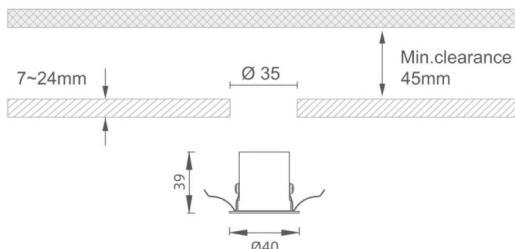

MINI 5

Lavov downlight from the family MINI with a power of 3W, CRI 90 and CCT 2700K, 36 degrees beam angle. With a total lumen output of 140lm, and a luminous efficacy of 46.666666666667lm/W. Made in Die Cast Aluminum and finished in White color. ON/OFF driver.

Item code	86.D071.2231.01
Product type	Indoor
Category	Downlights
Family	MINI
Subfamily	MINI 5
Pictograms	<div style="display: flex; flex-wrap: wrap; gap: 5px;"> <div style="border: 1px solid gray; padding: 2px;">CRI 90</div> <div style="border: 1px solid gray; padding: 2px;">CE</div> <div style="border: 1px solid gray; padding: 2px;">Driver INCL.</div> <div style="border: 1px solid gray; padding: 2px;">On Off</div> <div style="border: 1px solid gray; padding: 2px;">DALI</div> <div style="border: 1px solid gray; padding: 2px;">IP 20</div> </div>

Dimensions

Product dimensions (mm) **Ø40*H39**

Scheme

Product	
Real power (W)	3
Real luminous flux (Lm)	140
Luminous efficiency (Lm/W)	46.666666666667
Beam angle (&ordm;)	36
Life time (h)	50000 h L80B10
IP	20
Electrical class insulation	Clas III
Colour	White
U. G. R	<19
Control gear included	Yes
Control gear	ON/OFF
Flicker Free	Yes
Light source	LED
Type of LED	SMD
Colour temperature (K)	2700
Colour consistency (SDCM)	SDCM<3
CRI	90