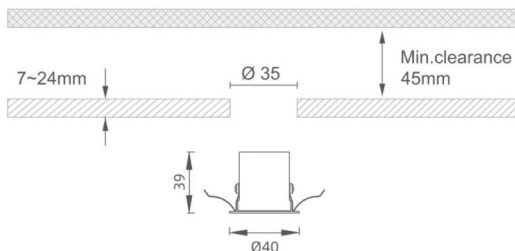

MINI 5

Lavov downlight from the family MINI with a power of 3W, CRI 90 and CCT 2700K, 36 degrees beam angle. With a total lumen output of 140lm, and a luminous efficacy of 46.666666666667lm/W. Made in Die Cast Aluminum and finished in White color. ON/OFF driver.

Dimensions

Product dimensions (mm) **Ø40*H39**

Scheme

Item code	86.D071.2231.01
Product type	Indoor
Category	Downlights
Family	MINI
Subfamily	MINI 5

Pictograms

Product	
Real power (W)	3
Real luminous flux (Lm)	140
Luminous efficiency (Lm/W)	46.666666666666998
Beam angle (°)	36
Life time (h)	50000 h L80B10
IP	20
Electrical class insulation	Clas III
Colour	White
U. G. R	19
Control gear included	Yes
Control gear	ON/OFF
Flicker Free	Yes
Light source	LED
Type of LED	SMD
Colour temperature (K)	2700
Colour consistency (SDCM)	SDCM3
CRI	90