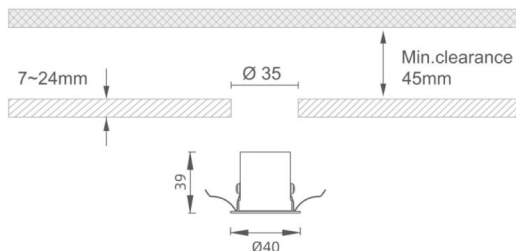

MINI 5

Lavov downlight from the family MINI with a power of 3W, CRI 90 and CCT 2700K, 36 degrees beam angle. With a total lumen output of 140lm, and a luminous efficacy of 46.666666666667lm/W. Made in Die Cast Aluminum and finished in Black color. ON/OFF driver.

Item code	86.D071.2231.02
Product type	Indoor
Category	Downlights
Family	MINI
Subfamily	MINI 5
Pictograms	

Dimensions

Product dimensions (mm) **Ø40*H39**

Scheme

Product	
Real power (W)	3
Real luminous flux (Lm)	140
Luminous efficiency (Lm/W)	46.666666666667
Beam angle (&ordm;)	36
Life time (h)	50000 h L80B10
IP	20
Electrical class insulation	Clas III
Colour	Black
U. G. R	<19
Control gear included	Yes
Control gear	ON/OFF
Flicker Free	Yes
Light source	LED
Type of LED	SMD
Colour temperature (K)	2700
Colour consistency (SDCM)	SDCM<3
CRI	90