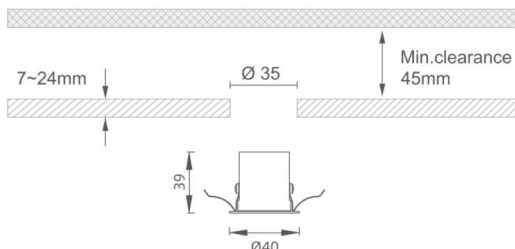

MINI 5

Lavov downlight from the family MINI with a power of 3W, CRI 90 and CCT 2700K, 36 degrees beam angle. With a total lumen output of 140lm, and a luminous efficacy of 46.66666666667lm/W. Made in Die Cast Aluminum and finished in Black color. ON/OFF driver.

Item code	86.D071.2231.02
Product type	Indoor
Category	Downlights
Family	MINI
Subfamily	MINI 5
Pictograms	     

Dimensions

Product dimensions (mm) **Ø40*H39**

Scheme

Product	
Real power (W)	3
Real luminous flux (Lm)	140
Luminous efficiency (Lm/W)	46.66666666667
Beam angle (°)	36
Life time (h)	50000 h L80B10
IP	20
Electrical class insulation	Clas III
Colour	Black
U. G. R	<19
Control gear included	Yes
Control gear	ON/OFF
Flicker Free	Yes
Light source	LED
Type of LED	SMD
Colour temperature (K)	2700
Colour consistency (SDCM)	SDCM<3
CRI	90