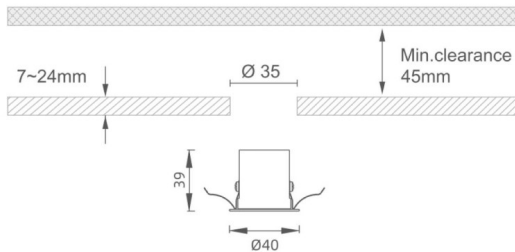

MINI 5

Lavov downlight from the family MINI with a power of 3W, CRI 90 and CCT 2700K, 36 degrees beam angle. With a total lumen output of 140lm, and a luminous efficacy of 46.666666666667lm/W. Made in Die Cast Aluminum and finished in White color. DALI driver.

Item code	86.D071.2233.01
Product type	Indoor
Category	Downlights
Family	MINI
Subfamily	MINI 5
Pictograms	

Dimensions

Product dimensions (mm) **Ø40*H39**

Scheme

Product	
Real power (W)	3
Real luminous flux (Lm)	140
Luminous efficiency (Lm/W)	46.666666666667
Beam angle (&ordm;)	36
Life time (h)	50000 h L80B10
IP	20
Electrical class insulation	Clas III
Colour	White
U. G. R	<19
Control gear included	Yes
Control gear	DALI
Flicker Free	Yes
Light source	LED
Type of LED	SMD
Colour temperature (K)	2700
Colour consistency (SDCM)	SDCM<3
CRI	90