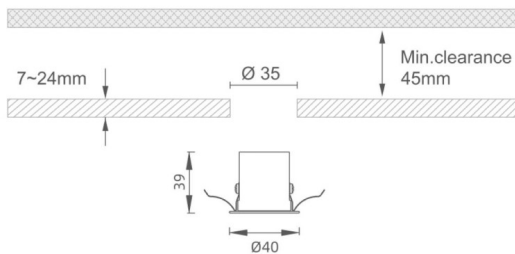

MINI 5

Lavov downlight from the family MINI with a power of 3W, CRI 90 and CCT 2700K, 36 degrees beam angle. With a total lumen output of 140lm, and a luminous efficacy of 46.666666666667lm/W. Made in Die Cast Aluminum and finished in Black color. DALI driver.

Item code	86.D071.2233.02
Product type	Indoor
Category	Downlights
Family	MINI
Subfamily	MINI 5
Pictograms	

Dimensions

Product dimensions (mm) **Ø40*H39**

Scheme

Product	
Real power (W)	3
Real luminous flux (Lm)	140
Luminous efficiency (Lm/W)	46.666666666666998
Beam angle (°)	36
Life time (h)	50000 h L80B10
IP	20
Electrical class insulation	Clas III
Colour	Black
U. G. R	19
Control gear included	Yes
Control gear	DALI
Flicker Free	Yes
Light source	LED
Type of LED	SMD
Colour temperature (K)	2700
Colour consistency (SDCM)	SDCM3
CRI	90