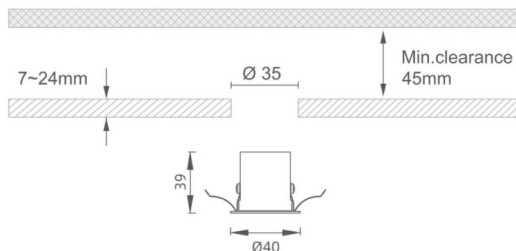

MINI 5

Lavov downlight from the family MINI with a power of 3W, CRI 90 and CCT 3000K, 15 degrees beam angle. With a total lumen output of 134lm, and a luminous efficacy of 44.666666666667lm/W. Made in Die Cast Aluminum and finished in White color. ON/OFF driver.

Item code	86.D071.2311.01
Product type	Indoor
Category	Downlights
Family	MINI
Subfamily	MINI 5
Pictograms	

Dimensions

Product dimensions (mm) **Ø40*H39**

Scheme

Product	
Real power (W)	3
Real luminous flux (Lm)	134
Luminous efficiency (Lm/W)	44.666666666667
Beam angle (°)	15
Life time (h)	50000 h L80B10
IP	20
Electrical class insulation	Clas III
Colour	White
U. G. R	<19
Control gear included	Yes
Control gear	ON/OFF
Flicker Free	Yes
Light source	LED
Type of LED	SMD
Colour temperature (K)	3000
Colour consistency (SDCM)	SDCM<3
CRI	90