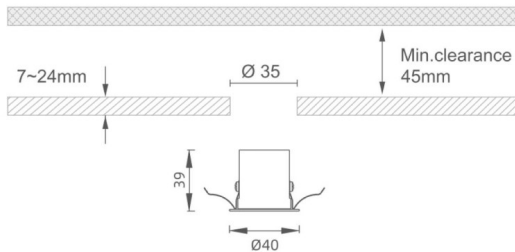

MINI 5

Lavov downlight from the family MINI with a power of 3W, CRI 90 and CCT 3000K, 15 degrees beam angle. With a total lumen output of 134lm, and a luminous efficacy of 44.6666666666667lm/W. Made in Die Cast Aluminum and finished in White color. ON/OFF driver.

Item code	86.D071.2311.01
Product type	Indoor
Category	Downlights
Family	MINI
Subfamily	MINI 5
Pictograms	

Dimensions

Product dimensions (mm) **Ø40*H39**

Scheme

Product	
Real power (W)	3
Real luminous flux (Lm)	134
Luminous efficiency (Lm/W)	44.666666666666998
Beam angle (°)	15
Life time (h)	50000 h L80B10
IP	20
Electrical class insulation	Clas III
Colour	White
U. G. R	19
Control gear included	Yes
Control gear	ON/OFF
Flicker Free	Yes
Light source	LED
Type of LED	SMD
Colour temperature (K)	3000
Colour consistency (SDCM)	SDCM3
CRI	90