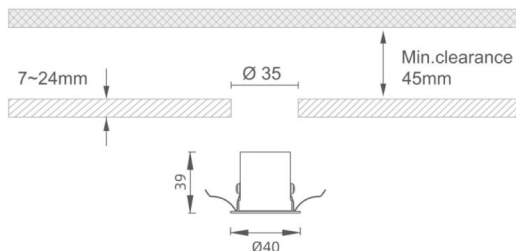

MINI 5

Lavov downlight from the family MINI with a power of 3W, CRI 90 and CCT 3000K, 15 degrees beam angle. With a total lumen output of 134lm, and a luminous efficacy of 44.666666666667lm/W. Made in Die Cast Aluminum and finished in Black color. ON/OFF driver.

Item code	86.D071.2311.02
Product type	Indoor
Category	Downlights
Family	MINI
Subfamily	MINI 5
Pictograms	

Dimensions

Product dimensions (mm) **Ø40*H39**

Scheme

Product	
Real power (W)	3
Real luminous flux (Lm)	134
Luminous efficiency (Lm/W)	44.666666666667
Beam angle (&ordm;)	15
Life time (h)	50000 h L80B10
IP	20
Electrical class insulation	Clas III
Colour	Black
U. G. R	<19
Control gear included	Yes
Control gear	ON/OFF
Flicker Free	Yes
Light source	LED
Type of LED	SMD
Colour temperature (K)	3000
Colour consistency (SDCM)	SDCM<3
CRI	90