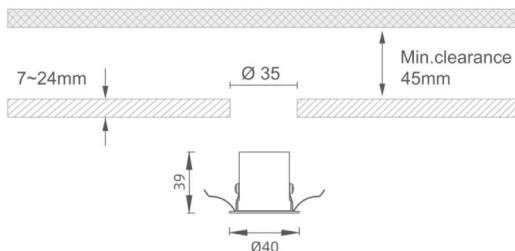

MINI 5

Lavov downlight from the family MINI with a power of 3W, CRI 90 and CCT 3000K, 15 degrees beam angle. With a total lumen output of 134lm, and a luminous efficacy of 44.666666666667lm/W. Made in Die Cast Aluminum and finished in White color. DALI driver.

Item code	86.D071.2313.01
Product type	Indoor
Category	Downlights
Family	MINI
Subfamily	MINI 5
Pictograms	

Dimensions

Product dimensions (mm) **Ø40*H39**

Scheme

Product	
Real power (W)	3
Real luminous flux (Lm)	134
Luminous efficiency (Lm/W)	44.666666666666998
Beam angle (°)	15
Life time (h)	50000 h L80B10
IP	20
Electrical class insulation	Clas III
Colour	White
U. G. R	19
Control gear included	Yes
Control gear	DALI
Flicker Free	Yes
Light source	LED
Type of LED	SMD
Colour temperature (K)	3000
Colour consistency (SDCM)	SDCM3
CRI	90