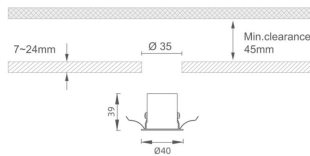

MINI 5

Lavov downlight from the family MINI with a power of 3W, CRI 90 and CCT 3000K, 15 degrees beam angle. With a total lumen output of 134lm, and a luminous efficacy of 44.66666666667lm/W. Made in Die Cast Aluminum and finished in Black color. DALI driver.

Item code 86.D071.2313.02

Product type Indoor

Category Downlights

Family MINI

Subfamily MINI 5

Pictograms

IP
20

Dimensions

Product dimensions (mm) Ø40*H39

Scheme

Product

Real power (W) 3

Real luminous flux (Lm) 134

Luminous efficiency (Lm/W) 44.66666666667

Beam angle (°) 15

Life time (h) 50000 h L80B10