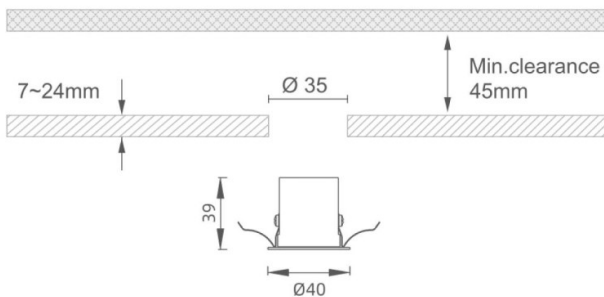

MINI 5

Lavov downlight from the family MINI with a power of 3W, CRI 90 and CCT 3000K, 15 degrees beam angle. With a total lumen output of 134lm, and a luminous efficacy of 44.666666666667lm/W. Made in Die Cast Aluminum and finished in Black color. DALI driver.

Item code	86.D071.2313.02
Product type	Indoor
Category	Downlights
Family	MINI
Subfamily	MINI 5
Pictograms	

Dimensions

Product dimensions (mm) **Ø40*H39**

Scheme

Product	
Real power (W)	3
Real luminous flux (Lm)	134
Luminous efficiency (Lm/W)	44.666666666667
Beam angle (°)	15
Life time (h)	50000 h L80B10
IP	20
Electrical class insulation	Clas III
Colour	Black
U. G. R	<19
Control gear included	Yes
Control gear	DALI
Flicker Free	Yes
Light source	LED
Type of LED	SMD
Colour temperature (K)	3000
Colour consistency (SDCM)	SDCM<3
CRI	90