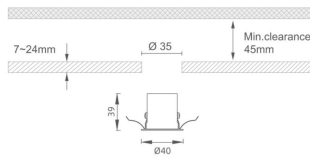

MINI 5

Lavov downlight from the family MINI with a power of 3W, CRI 90 and CCT 3000K, 15 degrees beam angle. With a total lumen output of 134lm, and a luminous efficacy of 44.666666666667lm/W. Made in Die Cast Aluminum and finished in Black color. DALI driver.

Item code	86.D071.2313.02
Product type	Indoor
Category	Downlights
Family	MINI
Subfamily	MINI 5
Pictograms	

Dimensions

Product dimensions (mm) **Ø40*H39**

Scheme

Product

Real power (W)	3
Real luminous flux (Lm)	134
Luminous efficiency (Lm/W)	44.666666666667
Beam angle (°)	15
Life time (h)	50000 h L80B10
IP	20
Electrical class insulation	Clas III
Colour	Black
U. G. R	<19
Control gear included	Yes
Control gear	DALI
Flicker Free	Yes
Light source	LED
Type of LED	SMD
Colour temperature (K)	3000
Colour consistency (SDCM)	SDCM<3
CRI	90