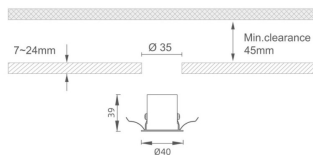

MINI 5

Lavov downlight from the family MINI with a power of 3W, CRI 90 and CCT 3000K, 24 degrees beam angle. With a total lumen output of 159lm, and a luminous efficacy of 53lm/W. Made in Die Cast Aluminum and finished in White color. ON/OFF driver.

Item code	86.D071.2321.01
Product type	Indoor
Category	Downlights
Family	MINI
Subfamily	MINI 5
Pictograms	     

Dimensions

Product dimensions (mm) **Ø40*H39**

Scheme

Product

Real power (W)	3
Real luminous flux (Lm)	159
Luminous efficiency (Lm/W)	53
Beam angle (°)	24
Life time (h)	50000 h L80B10
IP	20
Electrical class insulation	Clas III
Colour	White
U. G. R	<19
Control gear included	Yes
Control gear	ON/OFF
Flicker Free	Yes
Light source	LED
Type of LED	SMD
Colour temperature (K)	3000
Colour consistency (SDCM)	SDCM<3
CRI	90