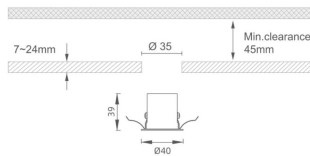

MINI 5

Lavov downlight from the family MINI with a power of 3W, CRI 90 and CCT 3000K, 24 degrees beam angle. With a total lumen output of 159lm, and a luminous efficacy of 53lm/W. Made in Die Cast Aluminum and finished in White color. ON/OFF driver.

Item code	86.D071.2321.01
Product type	Indoor
Category	Downlights
Family	MINI
Subfamily	MINI 5
Pictograms	

Dimensions

Product dimensions (mm) **Ø40*H39**

Scheme

Product	
Real power (W)	3
Real luminous flux (Lm)	159
Luminous efficiency (Lm/W)	53
Beam angle (°)	24
Life time (h)	50000 h L80B10
IP	20
Electrical class insulation	Clas III
Colour	White
U. G. R	<19
Control gear included	Yes
Control gear	ON/OFF
Flicker Free	Yes
Light source	LED
Type of LED	SMD
Colour temperature (K)	3000
Colour consistency (SDCM)	SDCM<3
CRI	90