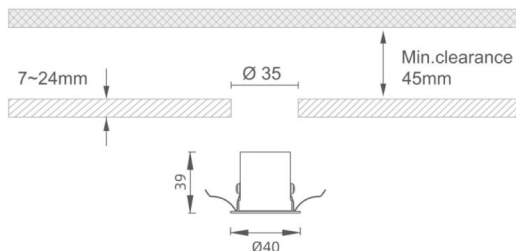

### MINI 5

Lavov downlight from the family MINI with a power of 3W, CRI 90 and CCT 3000K, 24 degrees beam angle. With a total lumen output of 159lm, and a luminous efficacy of 53lm/W. Made in Die Cast Aluminum and finished in White color. ON/OFF driver.

### Dimensions

Product dimensions (mm) **Ø40\*H39**

### Scheme

Product	
Real power (W)	3
Real luminous flux (Lm)	159
Luminous efficiency (Lm/W)	53
Beam angle (°)	24
Life time (h)	50000 h L80B10
IP	20
Electrical class insulation	Clas III
Colour	White
U. G. R	<19
Control gear included	Yes
Control gear	ON/OFF
Flicker Free	Yes
Light source	LED
Type of LED	SMD
Colour temperature (K)	3000
Colour consistency (SDCM)	SDCM<3
CRI	90