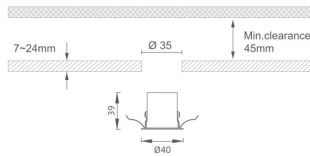

### MINI 5

Lavov downlight from the family MINI with a power of 3W, CRI 90 and CCT 3000K, 24 degrees beam angle. With a total lumen output of 159lm, and a luminous efficacy of 53lm/W. Made in Die Cast Aluminum and finished in Black color. ON/OFF driver.

### Dimensions

Product dimensions (mm) **Ø40\*H39**

### Scheme

Product	
Real power (W)	3
Real luminous flux (Lm)	159
Luminous efficiency (Lm/W)	53
Beam angle (°)	24
Life time (h)	50000 h L80B10
IP	20
Electrical class insulation	Clas III
Colour	Black
U. G. R	<19
Control gear included	Yes
Control gear	ON/OFF
Flicker Free	Yes
Light source	LED
Type of LED	SMD
Colour temperature (K)	3000
Colour consistency (SDCM)	SDCM<3
CRI	90