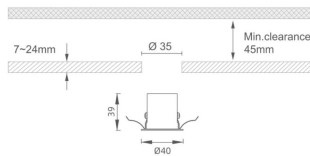

MINI 5

Lavov downlight from the family MINI with a power of 3W, CRI 90 and CCT 3000K, 24 degrees beam angle. With a total lumen output of 159lm, and a luminous efficacy of 53lm/W. Made in Die Cast Aluminum and finished in Black color. ON/OFF driver.

Item code	86.D071.2321.02
Product type	Indoor
Category	Downlights
Family	MINI
Subfamily	MINI 5
Pictograms	

Dimensions

Product dimensions (mm) Ø40*H39

Scheme

Product	
Real power (W)	3
Real luminous flux (Lm)	159
Luminous efficiency (Lm/W)	53
Beam angle (°)	24
Life time (h)	50000 h L80B10
IP	20
Electrical class insulation	Clas III
Colour	Black
U. G. R	<19
Control gear included	Yes
Control gear	ON/OFF
Flicker Free	Yes
Light source	LED
Type of LED	SMD
Colour temperature (K)	3000
Colour consistency (SDCM)	SDCM<3
CRI	90