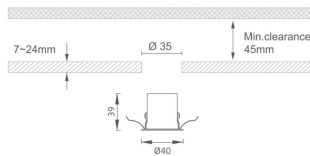

MINI 5

Lavov downlight from the family MINI with a power of 3W, CRI 90 and CCT 3000K, 24 degrees beam angle. With a total lumen output of 159lm, and a luminous efficacy of 53lm/W. Made in Die Cast Aluminum and finished in White color. DALI driver.

Item code	86.D071.2323.01
Product type	Indoor
Category	Downlights
Family	MINI
Subfamily	MINI 5
Pictograms	

Dimensions

Product dimensions (mm) **Ø40*H39**

Scheme

Product	
Real power (W)	3
Real luminous flux (Lm)	159
Luminous efficiency (Lm/W)	53
Beam angle (°)	24
Life time (h)	50000 h L80B10
IP	20
Electrical class insulation	Clas III
Colour	White
U. G. R	<19
Control gear included	Yes
Control gear	DALI
Flicker Free	Yes
Light source	LED
Type of LED	SMD
Colour temperature (K)	3000
Colour consistency (SDCM)	SDCM<3
CRI	90