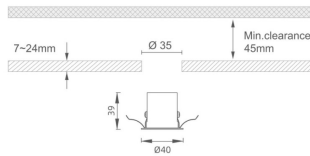

### MINI 5

Lavov downlight from the family MINI with a power of 3W, CRI 90 and CCT 3000K, 24 degrees beam angle. With a total lumen output of 159lm, and a luminous efficacy of 53lm/W. Made in Die Cast Aluminum and finished in White color. DALI driver.

### Dimensions

Product dimensions (mm) **Ø40\*H39**

### Scheme

Product	
Real power (W)	3
Real luminous flux (Lm)	159
Luminous efficiency (Lm/W)	53
Beam angle (°)	24
Life time (h)	50000 h L80B10
IP	20
Electrical class insulation	Clas III
Colour	White
U. G. R	<19
Control gear included	Yes
Control gear	DALI
Flicker Free	Yes
Light source	LED
Type of LED	SMD
Colour temperature (K)	3000
Colour consistency (SDCM)	SDCM<3
CRI	90