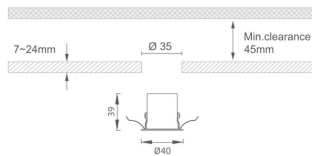

MINI 5

Lavov downlight from the family MINI with a power of 3W, CRI 90 and CCT 3000K, 24 degrees beam angle. With a total lumen output of 159lm, and a luminous efficacy of 53lm/W. Made in Die Cast Aluminum and finished in Black color. DALI driver.

Item code	86.D071.2323.02
Product type	Indoor
Category	Downlights
Family	MINI
Subfamily	MINI 5
Pictograms	

Dimensions

Product dimensions (mm) **Ø40*H39**

Scheme

Product	
Real power (W)	3
Real luminous flux (Lm)	159
Luminous efficiency (Lm/W)	53
Beam angle (°)	24
Life time (h)	50000 h L80B10
IP	20
Electrical class insulation	Clas III
Colour	Black
U. G. R	<19
Control gear included	Yes
Control gear	DALI
Flicker Free	Yes
Light source	LED
Type of LED	SMD
Colour temperature (K)	3000
Colour consistency (SDCM)	SDCM<3
CRI	90