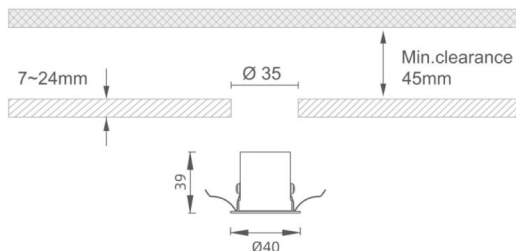

MINI 5

Lavov downlight from the family MINI with a power of 3W, CRI 90 and CCT 3000K, 24 degrees beam angle. With a total lumen output of 159lm, and a luminous efficacy of 53lm/W. Made in Die Cast Aluminum and finished in Black color. DALI driver.

Item code	86.D071.2323.02
Product type	Indoor
Category	Downlights
Family	MINI
Subfamily	MINI 5
Pictograms	

Dimensions

Product dimensions (mm) **Ø40*H39**

Scheme

Product	
Real power (W)	3
Real luminous flux (Lm)	159
Luminous efficiency (Lm/W)	53
Beam angle (°)	24
Life time (h)	50000 h L80B10
IP	20
Electrical class insulation	Clas III
Colour	Black
U. G. R	19
Control gear included	Yes
Control gear	DALI
Flicker Free	Yes
Light source	LED
Type of LED	SMD
Colour temperature (K)	3000
Colour consistency (SDCM)	SDCM3
CRI	90