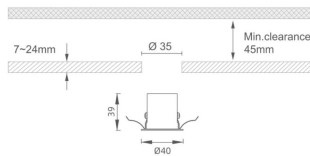

MINI 5

Lavov downlight from the family MINI with a power of 3W, CRI 90 and CCT 3000K, 24 degrees beam angle. With a total lumen output of 159lm, and a luminous efficacy of 53lm/W. Made in Die Cast Aluminum and finished in Black color. DALI driver.

Item code	86.D071.2323.02
Product type	Indoor
Category	Downlights
Family	MINI
Subfamily	MINI 5
Pictograms	

Dimensions

Product dimensions (mm) Ø40*H39

Scheme

Product	
Real power (W)	3
Real luminous flux (Lm)	159
Luminous efficiency (Lm/W)	53
Beam angle (°)	24
Life time (h)	50000 h L80B10
IP	20
Electrical class insulation	Clas III
Colour	Black
U. G. R	<19
Control gear included	Yes
Control gear	DALI
Flicker Free	Yes
Light source	LED
Type of LED	SMD
Colour temperature (K)	3000
Colour consistency (SDCM)	SDCM<3
CRI	90