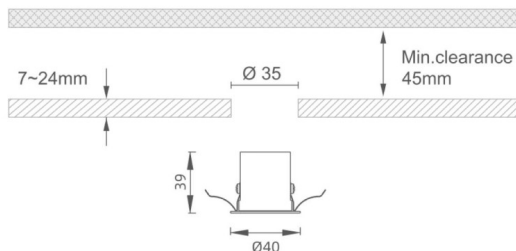

### MINI 5

Lavov downlight from the family MINI with a power of 3W, CRI 90 and CCT 3000K, 24 degrees beam angle. With a total lumen output of 159lm, and a luminous efficacy of 53lm/W. Made in Die Cast Aluminum and finished in Black color. DALI driver.

### Dimensions

Product dimensions (mm) **Ø40\*H39**

### Product

Real power (W)	3
Real luminous flux (Lm)	159
Luminous efficiency (Lm/W)	53
Beam angle (°)	24
Life time (h)	50000 h L80B10
IP	20
Electrical class insulation	Clas III
Colour	Black
U. G. R	<19
Control gear included	Yes
Control gear	DALI
Flicker Free	Yes
Light source	LED
Type of LED	SMD
Colour temperature (K)	3000
Colour consistency (SDCM)	SDCM<3
CRI	90