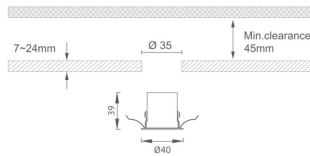

### MINI 5

Lavov downlight from the family MINI with a power of 3W, CRI 90 and CCT 3000K, 24 degrees beam angle. With a total lumen output of 159lm, and a luminous efficacy of 53lm/W. Made in Die Cast Aluminum and finished in Black color. DALI driver.

### Dimensions

Product dimensions (mm) **Ø40\*H39**

### Product

Real power (W)	3
Real luminous flux (Lm)	159
Luminous efficiency (Lm/W)	53
Beam angle (°)	24
Life time (h)	50000 h L80B10
IP	20
Electrical class insulation	Clas III
Colour	Black
U. G. R	<19
Control gear included	Yes
Control gear	DALI
Flicker Free	Yes
Light source	LED
Type of LED	SMD
Colour temperature (K)	3000
Colour consistency (SDCM)	SDCM<3
CRI	90