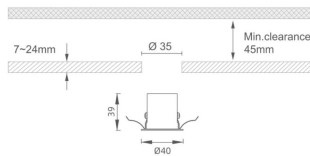

MINI 5

Lavov downlight from the family MINI with a power of 3W, CRI 90 and CCT 2700K, 36 degrees beam angle. With a total lumen output of 140lm, and a luminous efficacy of 46.666666666667lm/W. Made in Die Cast Aluminum and finished in White color. ON/OFF driver.

Item code	86.D071.2331.01
Product type	Indoor
Category	Downlights
Family	MINI
Subfamily	MINI 5
Pictograms	     

Dimensions

Product dimensions (mm) Ø40*H39

Scheme

Product

Real power (W)	3
Real luminous flux (Lm)	140
Luminous efficiency (Lm/W)	46.666666666667
Beam angle (°)	36
Life time (h)	50000 h L80B10
IP	20
Electrical class insulation	Clas III
Colour	White
U. G. R	<19
Control gear included	Yes
Control gear	ON/OFF
Flicker Free	Yes
Light source	LED
Type of LED	SMD
Colour temperature (K)	2700
Colour consistency (SDCM)	SDCM<3
CRI	90