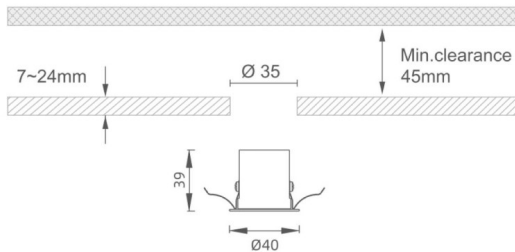

MINI 5

Lavov downlight from the family MINI with a power of 3W, CRI 90 and CCT 2700K, 36 degrees beam angle. With a total lumen output of 140lm, and a luminous efficacy of 46.666666666667lm/W. Made in Die Cast Aluminum and finished in Black color. ON/OFF driver.

Item code	86.D071.2331.02
Product type	Indoor
Category	Downlights
Family	MINI
Subfamily	MINI 5
Pictograms	

Dimensions

Product dimensions (mm) **Ø40*H39**

Scheme

Product	
Real power (W)	3
Real luminous flux (Lm)	140
Luminous efficiency (Lm/W)	46.666666666666998
Beam angle (°)	36
Life time (h)	50000 h L80B10
IP	20
Electrical class insulation	Clas III
Colour	Black
U. G. R	19
Control gear included	Yes
Control gear	ON/OFF
Flicker Free	Yes
Light source	LED
Type of LED	SMD
Colour temperature (K)	2700
Colour consistency (SDCM)	SDCM3
CRI	90