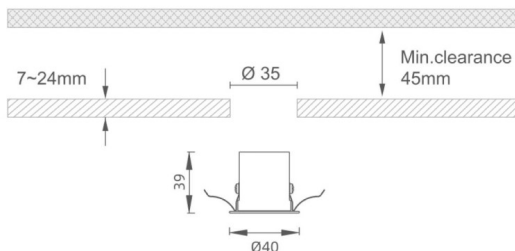

MINI 5

Lavov downlight from the family MINI with a power of 3W, CRI 90 and CCT 2700K, 36 degrees beam angle. With a total lumen output of 140lm, and a luminous efficacy of 46.666666666667lm/W. Made in Die Cast Aluminum and finished in Black color. ON/OFF driver.

Item code	86.D071.2331.02
Product type	Indoor
Category	Downlights
Family	MINI
Subfamily	MINI 5
Pictograms	

Dimensions

Product dimensions (mm) **Ø40*H39**

Scheme

Product	
Real power (W)	3
Real luminous flux (Lm)	140
Luminous efficiency (Lm/W)	46.666666666667
Beam angle (&ordm;)	36
Life time (h)	50000 h L80B10
IP	20
Electrical class insulation	Clas III
Colour	Black
U. G. R	<19
Control gear included	Yes
Control gear	ON/OFF
Flicker Free	Yes
Light source	LED
Type of LED	SMD
Colour temperature (K)	2700
Colour consistency (SDCM)	SDCM<3
CRI	90