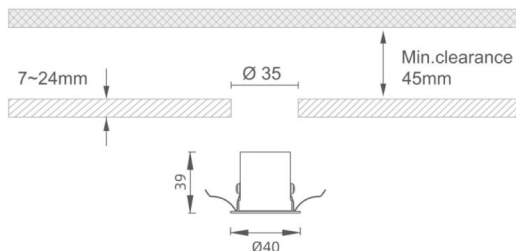

MINI 5

Lavov downlight from the family MINI with a power of 3W, CRI 90 and CCT 2700K, 36 degrees beam angle. With a total lumen output of 140lm, and a luminous efficacy of 46.666666666667lm/W. Made in Die Cast Aluminum and finished in White color. DALI driver.

Item code	86.D071.2333.01
Product type	Indoor
Category	Downlights
Family	MINI
Subfamily	MINI 5
Pictograms	

Dimensions

Product dimensions (mm) **Ø40*H39**

Scheme

Product	
Real power (W)	3
Real luminous flux (Lm)	140
Luminous efficiency (Lm/W)	46.666666666666998
Beam angle (°)	36
Life time (h)	50000 h L80B10
IP	20
Electrical class insulation	Clas III
Colour	White
U. G. R	19
Control gear included	Yes
Control gear	DALI
Flicker Free	Yes
Light source	LED
Type of LED	SMD
Colour temperature (K)	2700
Colour consistency (SDCM)	SDCM3
CRI	90