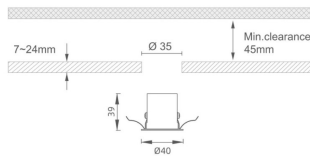

Scheme

Product

Real power (W)	3

Real luminous flux (Lm)	140

Luminous efficiency (Lm/W)	46.666666666667

Beam angle (°)	36

Life time (h)	50000 h L80B10

IP	20

Electrical class insulation	Clas III

Colour	White

U. G. R	<19

Control gear included	Yes

Control gear	DALI

Flicker Free	Yes

Light source	LED

Type of LED	SMD

Colour temperature (K)	2700

Colour consistency (SDCM)	SDCM<3

CRI	90