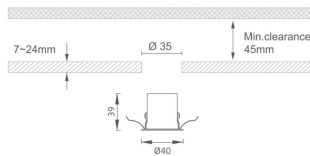

MINI 5

Lavov downlight from the family MINI with a power of 3W, CRI 90 and CCT 2700K, 36 degrees beam angle. With a total lumen output of 140lm, and a luminous efficacy of 46.666666666667lm/W. Made in Die Cast Aluminum and finished in Black color. DALI driver.

Item code	86.D071.2333.02
Product type	Indoor
Category	Downlights
Family	MINI
Subfamily	MINI 5
Pictograms	

Dimensions

Product dimensions (mm) Ø40*H39

Scheme

Product

Real power (W)	3
Real luminous flux (Lm)	140
Luminous efficiency (Lm/W)	46.666666666667
Beam angle (°)	36
Life time (h)	50000 h L80B10
IP	20
Electrical class insulation	Clas III
Colour	Black
U. G. R	<19
Control gear included	Yes
Control gear	DALI
Flicker Free	Yes
Light source	LED
Type of LED	SMD
Colour temperature (K)	2700
Colour consistency (SDCM)	SDCM<3
CRI	90