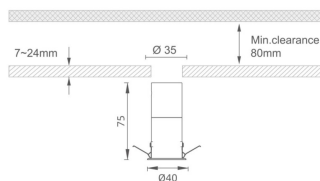

MINI 6

Lavov downlight from the family MINI with a power of 6W, CRI 90 and CCT 2700K, 15 degrees beam angle. With a total lumen output of 268lm, and a luminous efficacy of 44.666666666667lm/W. Made in Die Cast Aluminum and finished in White color. ON/OFF driver.

Item code 86.D072.1211.01

Product type Indoor

Category Downlights

Family MINI

Subfamily MINI 6

Pictograms

Dimensions

Product dimensions (mm) Ø40*H75

Scheme

Product

Real power (W) 6

Real luminous flux (Lm) 268

Luminous efficiency (Lm/W) 44.666666666667

Beam angle (°) 15

Life time (h) 50000 h L80B10

IP 20