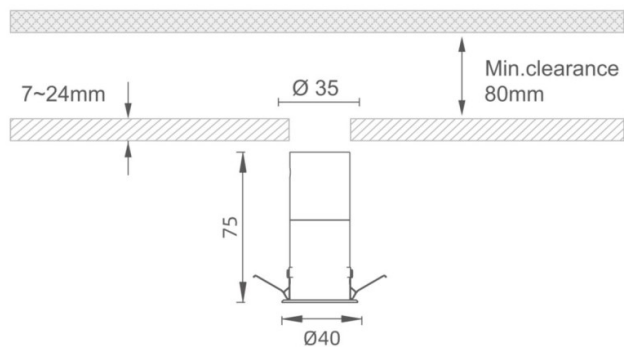

MINI 6

Lavov downlight from the family MINI with a power of 6W, CRI 90 and CCT 2700K, 15 degrees beam angle. With a total lumen output of 268lm, and a luminous efficacy of 44.666666666667lm/W. Made in Die Cast Aluminum and finished in White color. ON/OFF driver.

Item code	86.D072.1211.01
Product type	Indoor
Category	Downlights
Family	MINI
Subfamily	MINI 6
Pictograms	

Dimensions

Product dimensions (mm) **Ø40*H75**

Scheme

Product	
Real power (W)	6
Real luminous flux (Lm)	268
Luminous efficiency (Lm/W)	44.666666666667
Beam angle (°)	15
Life time (h)	50000 h L80B10
IP	20
Electrical class insulation	Clas III
Colour	White
U. G. R	<19
Control gear included	Yes
Control gear	ON/OFF
Flicker Free	Yes
Light source	LED
Type of LED	SMD
Colour temperature (K)	2700
Colour consistency (SDCM)	SDCM<3
CRI	90