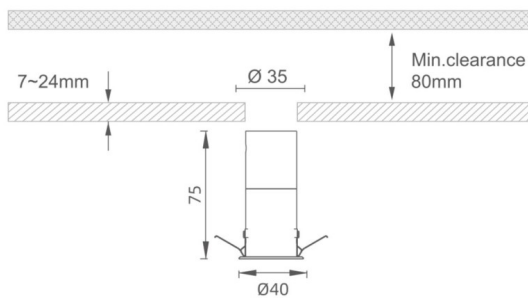

MINI 6

Lavov downlight from the family MINI with a power of 6W, CRI 90 and CCT 2700K, 15 degrees beam angle. With a total lumen output of 268lm, and a luminous efficacy of 44.666666666667lm/W. Made in Die Cast Aluminum and finished in White color. ON/OFF driver.

Dimensions

Product dimensions (mm) **Ø40*H75**

Scheme

Item code	86.D072.1211.01
Product type	Indoor
Category	Downlights
Family	MINI
Subfamily	MINI 6
Pictograms	

Product	
Real power (W)	6
Real luminous flux (Lm)	268
Luminous efficiency (Lm/W)	44.666666666667
Beam angle (&ordm;)	15
Life time (h)	50000 h L80B10
IP	20
Electrical class insulation	Clas III
Colour	White
U. G. R	<19
Control gear included	Yes
Control gear	ON/OFF
Flicker Free	Yes
Light source	LED
Type of LED	SMD
Colour temperature (K)	2700
Colour consistency (SDCM)	SDCM<3
CRI	90