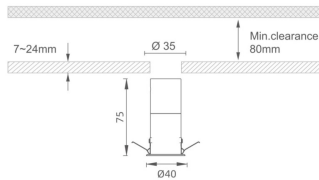

Scheme

Product

Real power (W) 6

Real luminous flux (Lm) 268

Luminous efficiency (Lm/W) 44.666666666667

Beam angle (°) 15

Life time (h) 50000 h L80B10

IP 20

Electrical class insulation Clas III

Colour Black

U. G. R <19

Control gear included Yes

Control gear ON/OFF

Flicker Free Yes

Light source LED

Type of LED SMD

Colour temperature (K) 2700

Colour consistency (SDCM) SDCM<3

CRI 90