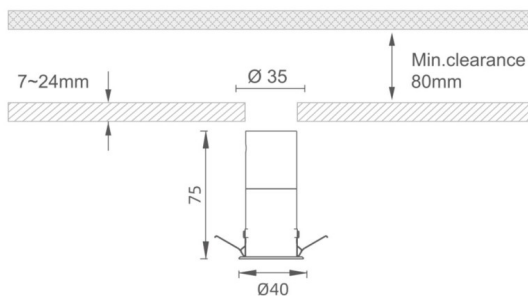

MINI 6

Lavov downlight from the family MINI with a power of 6W, CRI 90 and CCT 2700K, 24 degrees beam angle. With a total lumen output of 280lm, and a luminous efficacy of 46.666666666667lm/W. Made in Die Cast Aluminum and finished in White color. ON/OFF driver.

Item code	86.D072.1221.01
Product type	Indoor
Category	Downlights
Family	MINI
Subfamily	MINI 6
Pictograms	

Dimensions

Product dimensions (mm) **Ø40*H75**

Scheme

Product	
Real power (W)	6
Real luminous flux (Lm)	280
Luminous efficiency (Lm/W)	46.666666666667
Beam angle (&ordm;)	24
Life time (h)	50000 h L80B10
IP	20
Electrical class insulation	Clas III
Colour	White
U. G. R	<19
Control gear included	Yes
Control gear	ON/OFF
Flicker Free	Yes
Light source	LED
Type of LED	SMD
Colour temperature (K)	2700
Colour consistency (SDCM)	SDCM<3
CRI	90