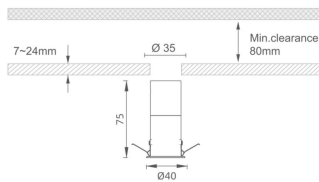

MINI 6

Lavov downlight from the family MINI with a power of 6W, CRI 90 and CCT 2700K, 24 degrees beam angle. With a total lumen output of 280lm, and a luminous efficacy of 46.66666666667lm/W. Made in Die Cast Aluminum and finished in White color. ON/OFF driver.

Item code 86.D072.1221.01

Product type Indoor

Category Downlights

Family MINI

Subfamily MINI 6

Pictograms

Dimensions

Product dimensions (mm) Ø40*H75

Scheme

Product

Real power (W) 6

Real luminous flux (Lm) 280

Luminous efficiency (Lm/W) 46.66666666667

Beam angle (°) 24

Life time (h) 50000 h L80B10

IP 20