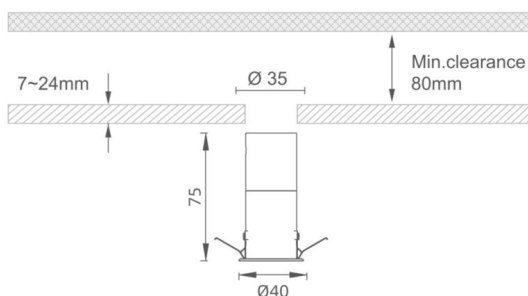

MINI 6

Lavov downlight from the family MINI with a power of 6W, CRI 90 and CCT 2700K, 24 degrees beam angle. With a total lumen output of 280lm, and a luminous efficacy of 46.666666666667lm/W. Made in Die Cast Aluminum and finished in Black color. ON/OFF driver.

Dimensions

Product dimensions (mm) **Ø40*H75**

Scheme

Item code	86.D072.1221.02
Product type	Indoor
Category	Downlights
Family	MINI
Subfamily	MINI 6
Pictograms	

Product

Real power (W)	6
Real luminous flux (Lm)	280
Luminous efficiency (Lm/W)	46.666666666666998
Beam angle (°)	24
Life time (h)	50000 h L80B10
IP	20
Electrical class insulation	Clas III
Colour	Black
U. G. R	19
Control gear included	Yes
Control gear	ON/OFF
Flicker Free	Yes
Light source	LED
Type of LED	SMD
Colour temperature (K)	2700
Colour consistency (SDCM)	SDCM3
CRI	90