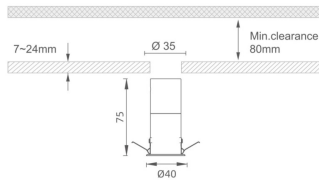

MINI 6

Lavov downlight from the family MINI with a power of 6W, CRI 90 and CCT 2700K, 24 degrees beam angle. With a total lumen output of 280lm, and a luminous efficacy of 46.666666666667lm/W. Made in Die Cast Aluminum and finished in Black color. ON/OFF driver.

Item code 86.D072.1221.02

Product type Indoor

Category Downlights

Family MINI

Subfamily MINI 6

Pictograms

Dimensions

Product dimensions (mm) Ø40*H75

Scheme

Product

Real power (W) 6

Real luminous flux (Lm) 280

Luminous efficiency (Lm/W) 46.666666666667

Beam angle (°) 24

Life time (h) 50000 h L80B10

IP 20