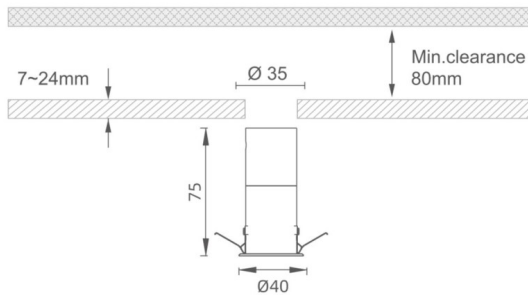

**MINI 6**

Lavov downlight from the family MINI with a power of 6W, CRI 90 and CCT 2700K, 24 degrees beam angle. With a total lumen output of 280lm, and a luminous efficacy of 46.666666666667lm/W. Made in Die Cast Aluminum and finished in Black color. ON/OFF driver.

<b>Item code</b>	<b>86.D072.1221.02</b>
<b>Product type</b>	<b>Indoor</b>
<b>Category</b>	<b>Downlights</b>
<b>Family</b>	<b>MINI</b>
<b>Subfamily</b>	<b>MINI 6</b>

**Pictograms**

**Dimensions**

**Product dimensions (mm)** **Ø40\*H75**

**Scheme**

**Product**

<b>Real power (W)</b>	<b>6</b>
<b>Real luminous flux (Lm)</b>	<b>280</b>
<b>Luminous efficiency (Lm/W)</b>	<b>46.666666666667</b>
<b>Beam angle (&amp;ordm;)</b>	<b>24</b>
<b>Life time (h)</b>	<b>50000 h L80B10</b>
<b>IP</b>	<b>20</b>
<b>Electrical class insulation</b>	<b>Clas III</b>
<b>Colour</b>	<b>Black</b>
<b>U. G. R</b>	<b>&lt;19</b>
<b>Control gear included</b>	<b>Yes</b>
<b>Control gear</b>	<b>ON/OFF</b>
<b>Flicker Free</b>	<b>Yes</b>
<b>Light source</b>	<b>LED</b>
<b>Type of LED</b>	<b>SMD</b>
<b>Colour temperature (K)</b>	<b>2700</b>
<b>Colour consistency (SDCM)</b>	<b>SDCM&lt;3</b>
<b>CRI</b>	<b>90</b>