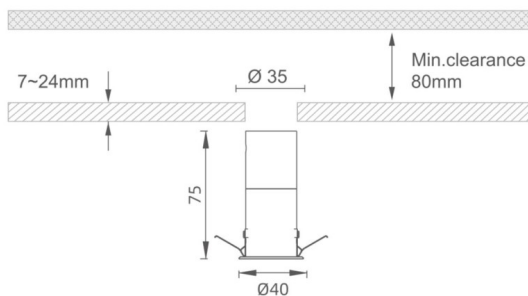

**MINI 6**

Lavov downlight from the family MINI with a power of 6W, CRI 90 and CCT 2700K, 36 degrees beam angle. With a total lumen output of 317lm, and a luminous efficacy of 52.83333333333333lm/W. Made in Die Cast Aluminum and finished in White color. ON/OFF driver.

**Dimensions**

**Product dimensions (mm)** **Ø40\*H75**

**Scheme**

<b>Item code</b>	<b>86.D072.1231.01</b>
<b>Product type</b>	<b>Indoor</b>
<b>Category</b>	<b>Downlights</b>
<b>Family</b>	<b>MINI</b>
<b>Subfamily</b>	<b>MINI 6</b>
<b>Pictograms</b>	

<b>Product</b>	
<b>Real power (W)</b>	<b>6</b>
<b>Real luminous flux (Lm)</b>	<b>317</b>
<b>Luminous efficiency (Lm/W)</b>	<b>52.83333333333333</b>
<b>Beam angle (&amp;ordm;)</b>	<b>36</b>
<b>Life time (h)</b>	<b>50000 h L80B10</b>
<b>IP</b>	<b>20</b>
<b>Electrical class insulation</b>	<b>Clas III</b>
<b>Colour</b>	<b>White</b>
<b>U. G. R</b>	<b>&lt;19</b>
<b>Control gear included</b>	<b>Yes</b>
<b>Control gear</b>	<b>ON/OFF</b>
<b>Flicker Free</b>	<b>Yes</b>
<b>Light source</b>	<b>LED</b>
<b>Type of LED</b>	<b>SMD</b>
<b>Colour temperature (K)</b>	<b>2700</b>
<b>Colour consistency (SDCM)</b>	<b>SDCM&lt;3</b>
<b>CRI</b>	<b>90</b>