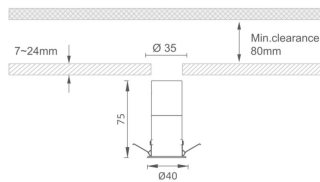

MINI 6

Lavov downlight from the family MINI with a power of 6W, CRI 90 and CCT 2700K, 36 degrees beam angle. With a total lumen output of 317lm, and a luminous efficacy of 52.83333333333333lm/W. Made in Die Cast Aluminum and finished in White color. ON/OFF driver.

Item code 86.D072.1231.01

Product type Indoor

Category Downlights

Family MINI

Subfamily MINI 6

Pictograms

Dimensions

Product dimensions (mm) Ø40*H75

Scheme

Product

Real power (W) 6

Real luminous flux (Lm) 317

Luminous efficiency (Lm/W) 52.83333333333333

Beam angle (°) 36

Life time (h) 50000 h L80B10

IP 20