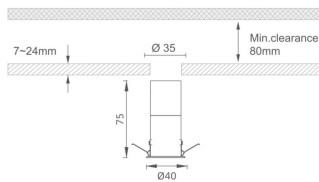

MINI 6

Lavov downlight from the family MINI with a power of 6W, CRI 90 and CCT 2700K, 36 degrees beam angle. With a total lumen output of 317lm, and a luminous efficacy of 52.83333333333333lm/W. Made in Die Cast Aluminum and finished in White color. ON/OFF driver.

Item code 86.D072.1231.01

Product type Indoor

Category Downlights

Family MINI

Subfamily MINI 6

Pictograms

Dimensions

Product dimensions (mm) Ø40*H75

Scheme

Product

Real power (W) 6

Real luminous flux (Lm) 317

Luminous efficiency (Lm/W) 52.83333333333333

Beam angle (°) 36

Life time (h) 50000 h L80B10

IP 20