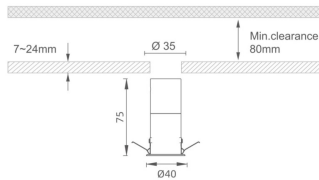

MINI 6

Lavov downlight from the family MINI with a power of 6W, CRI 90 and CCT 2700K, 36 degrees beam angle. With a total lumen output of 317lm, and a luminous efficacy of 52.83333333333333lm/W. Made in Die Cast Aluminum and finished in Black color. ON/OFF driver.

Item code 86.D072.1231.02

Product type Indoor

Category Downlights

Family MINI

Subfamily MINI 6

Pictograms

Dimensions

Product dimensions (mm) Ø40*H75

Scheme

Product

Real power (W) 6

Real luminous flux (Lm) 317

Luminous efficiency (Lm/W) 52.83333333333333

Beam angle (°) 36

Life time (h) 50000 h L80B10

IP 20