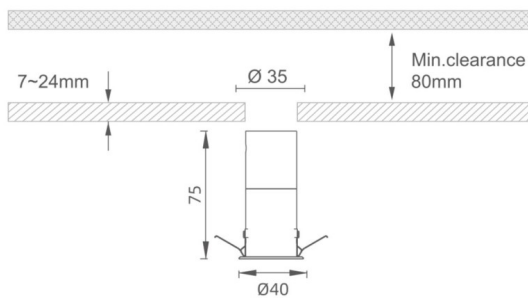

MINI 6

Lavov downlight from the family MINI with a power of 6W, CRI 90 and CCT 2700K, 36 degrees beam angle. With a total lumen output of 317lm, and a luminous efficacy of 52.833333333333lm/W. Made in Die Cast Aluminum and finished in Black color. ON/OFF driver.

Dimensions

Product dimensions (mm) **Ø40*H75**

Scheme

Item code	86.D072.1231.02
Product type	Indoor
Category	Downlights
Family	MINI
Subfamily	MINI 6
Pictograms	

Product	
Real power (W)	6
Real luminous flux (Lm)	317
Luminous efficiency (Lm/W)	52.833333333333
Beam angle (º)	36
Life time (h)	50000 h L80B10
IP	20
Electrical class insulation	Clas III
Colour	Black
U. G. R	<19
Control gear included	Yes
Control gear	ON/OFF
Flicker Free	Yes
Light source	LED
Type of LED	SMD
Colour temperature (K)	2700
Colour consistency (SDCM)	SDCM<3
CRI	90