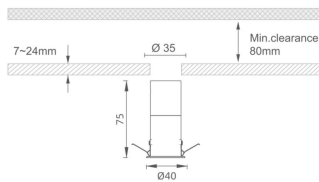

MINI 6

Lavov downlight from the family MINI with a power of 6W, CRI 90 and CCT 2700K, 36 degrees beam angle. With a total lumen output of 317lm, and a luminous efficacy of 52.833333333333lm/W. Made in Die Cast Aluminum and finished in Black color. ON/OFF driver.

Item code 86.D072.1231.02

Product type Indoor

Category Downlights

Family MINI

Subfamily MINI 6

Pictograms

Dimensions

Product dimensions (mm) Ø40*H75

Scheme

Product

Real power (W) 6

Real luminous flux (Lm) 317

Luminous efficiency (Lm/W) 52.833333333333

Beam angle (°) 36

Life time (h) 50000 h L80B10

IP 20