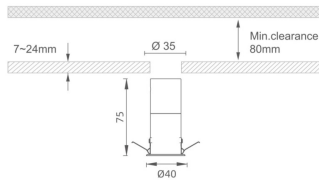

Scheme

Product

Real power (W) 6

Real luminous flux (Lm) 317

Luminous efficiency (Lm/W) 52.83333333333333

Beam angle (°) 36

Life time (h) 50000 h L80B10

IP 20

Electrical class insulation Clas III

Colour Black

U. G. R <19

Control gear included Yes

Control gear ON/OFF

Flicker Free Yes

Light source LED

Type of LED SMD

Colour temperature (K) 2700

Colour consistency (SDCM) SDCM<3

CRI 90