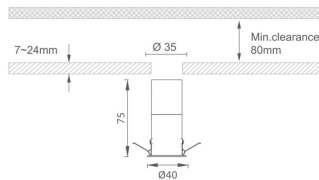

MINI 6

Lavov downlight from the family MINI with a power of 6W, CRI 90 and CCT 2700K, 36 degrees beam angle. With a total lumen output of 317lm, and a luminous efficacy of 52.83333333333333lm/W. Made in Die Cast Aluminum and finished in Black color. ON/OFF driver.

Item code	86.D072.1231.02
Product type	Indoor
Category	Downlights
Family	MINI
Subfamily	MINI 6
Pictograms	

Dimensions

Product dimensions (mm) Ø40*H75

Scheme

Product

Real power (W)	6
Real luminous flux (Lm)	317
Luminous efficiency (Lm/W)	52.83333333333333
Beam angle (°)	36
Life time (h)	50000 h L80B10
IP	20
Electrical class insulation	Clas III
Colour	Black
U. G. R	<19
Control gear included	Yes
Control gear	ON/OFF
Flicker Free	Yes
Light source	LED
Type of LED	SMD
Colour temperature (K)	2700
Colour consistency (SDCM)	SDCM<3
CRI	90