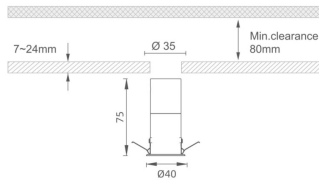

MINI 6

Lavov downlight from the family MINI with a power of 6W, CRI 90 and CCT 3000K, 15 degrees beam angle. With a total lumen output of 268lm, and a luminous efficacy of 44.666666666667lm/W. Made in Die Cast Aluminum and finished in White color. ON/OFF driver.

Item code 86.D072.1311.01

Product type Indoor

Category Downlights

Family MINI

Subfamily MINI 6

Pictograms

Dimensions

Product dimensions (mm) Ø40*H75

Scheme

Product

Real power (W) 6

Real luminous flux (Lm) 268

Luminous efficiency (Lm/W) 44.666666666667

Beam angle (°) 15

Life time (h) 50000 h L80B10

IP 20