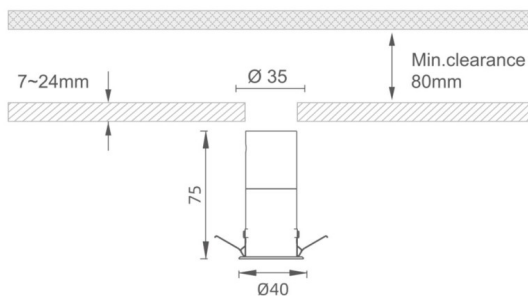

### MINI 6

Lavov downlight from the family MINI with a power of 6W, CRI 90 and CCT 3000K, 15 degrees beam angle. With a total lumen output of 268lm, and a luminous efficacy of 44.666666666667lm/W. Made in Die Cast Aluminum and finished in White color. ON/OFF driver.

### Dimensions

Product dimensions (mm) **Ø40\*H75**

### Scheme

Item code	86.D072.1311.01
Product type	Indoor
Category	Downlights
Family	MINI
Subfamily	MINI 6
Pictograms	

Product	
Real power (W)	6
Real luminous flux (Lm)	268
Luminous efficiency (Lm/W)	44.666666666667
Beam angle (°)	15
Life time (h)	50000 h L80B10
IP	20
Electrical class insulation	Clas III
Colour	White
U. G. R	<19
Control gear included	Yes
Control gear	ON/OFF
Flicker Free	Yes
Light source	LED
Type of LED	SMD
Colour temperature (K)	3000
Colour consistency (SDCM)	SDCM<3
CRI	90