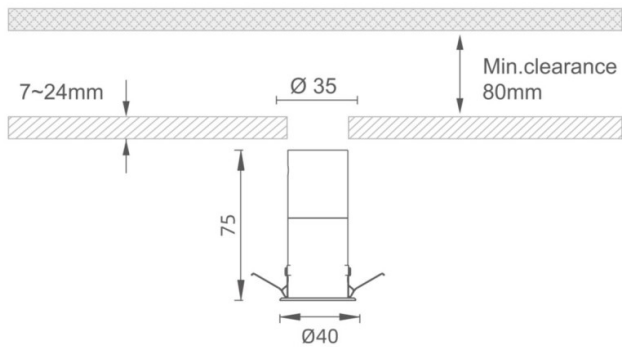

**MINI 6**

Lavov downlight from the family MINI with a power of 6W, CRI 90 and CCT 3000K, 15 degrees beam angle. With a total lumen output of 268lm, and a luminous efficacy of 44.666666666667lm/W. Made in Die Cast Aluminum and finished in White color. ON/OFF driver.

<b>Item code</b>	<b>86.D072.1311.01</b>
<b>Product type</b>	<b>Indoor</b>
<b>Category</b>	<b>Downlights</b>
<b>Family</b>	<b>MINI</b>
<b>Subfamily</b>	<b>MINI 6</b>
<b>Pictograms</b>	

**Dimensions**

**Product dimensions (mm)** **Ø40\*H75**

**Scheme**

<b>Product</b>	
<b>Real power (W)</b>	<b>6</b>
<b>Real luminous flux (Lm)</b>	<b>268</b>
<b>Luminous efficiency (Lm/W)</b>	<b>44.666666666667</b>
<b>Beam angle (°)</b>	<b>15</b>
<b>Life time (h)</b>	<b>50000 h L80B10</b>
<b>IP</b>	<b>20</b>
<b>Electrical class insulation</b>	<b>Clas III</b>
<b>Colour</b>	<b>White</b>
<b>U. G. R</b>	<b>&lt;19</b>
<b>Control gear included</b>	<b>Yes</b>
<b>Control gear</b>	<b>ON/OFF</b>
<b>Flicker Free</b>	<b>Yes</b>
<b>Light source</b>	<b>LED</b>
<b>Type of LED</b>	<b>SMD</b>
<b>Colour temperature (K)</b>	<b>3000</b>
<b>Colour consistency (SDCM)</b>	<b>SDCM&lt;3</b>
<b>CRI</b>	<b>90</b>