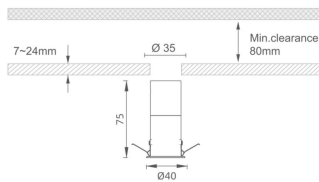

Scheme

Product

Real power (W) 6

Real luminous flux (Lm) 268

Luminous efficiency (Lm/W) 44.666666666667

Beam angle (°) 15

Life time (h) 50000 h L80B10

IP 20

Electrical class insulation Clas III

Colour White

U. G. R <19

Control gear included Yes

Control gear ON/OFF

Flicker Free Yes

Light source LED

Type of LED SMD

Colour temperature (K) 3000

Colour consistency (SDCM) SDCM<3

CRI 90