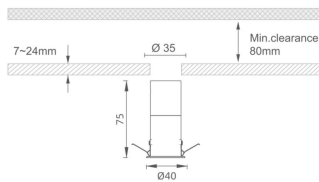

MINI 6

Lavov downlight from the family MINI with a power of 6W, CRI 90 and CCT 3000K, 15 degrees beam angle. With a total lumen output of 268lm, and a luminous efficacy of 44.666666666667lm/W. Made in Die Cast Aluminum and finished in Black color. ON/OFF driver.

Item code 86.D072.1311.02

Product type Indoor

Category Downlights

Family MINI

Subfamily MINI 6

Pictograms

Dimensions

Product dimensions (mm) Ø40*H75

Scheme

Product

Real power (W) 6

Real luminous flux (Lm) 268

Luminous efficiency (Lm/W) 44.666666666667

Beam angle (°) 15

Life time (h) 50000 h L80B10

IP 20