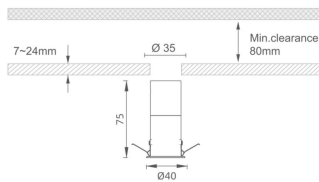

### MINI 6

Lavov downlight from the family MINI with a power of 6W, CRI 90 and CCT 3000K, 15 degrees beam angle. With a total lumen output of 268lm, and a luminous efficacy of 44.666666666667lm/W. Made in Die Cast Aluminum and finished in Black color. ON/OFF driver.

### Dimensions

**Product dimensions (mm)** Ø40\*H75