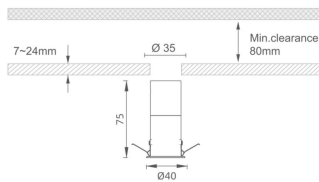

Scheme

Product

Real power (W) 6

Real luminous flux (Lm) 268

Luminous efficiency (Lm/W) 44.666666666667

Beam angle (°) 15

Life time (h) 50000 h L80B10

IP 20

Electrical class insulation Clas III

Colour White

U. G. R <19

Control gear included Yes

Control gear DALI

Flicker Free Yes

Light source LED

Type of LED SMD

Colour temperature (K) 3000

Colour consistency (SDCM) SDCM<3

CRI 90