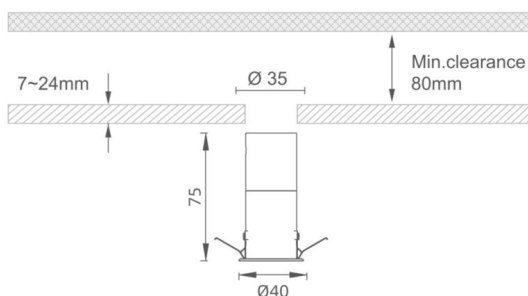

### MINI 6

Lavov downlight from the family MINI with a power of 6W, CRI 90 and CCT 3000K, 15 degrees beam angle. With a total lumen output of 268lm, and a luminous efficacy of 44.6666666666667lm/W. Made in Die Cast Aluminum and finished in Black color. DALI driver.

### Dimensions

Product dimensions (mm) **Ø40\*H75**

### Scheme

Item code	86.D072.1313.02
Product type	Indoor
Category	Downlights
Family	MINI
Subfamily	MINI 6
Pictograms	

Product	
Real power (W)	6
Real luminous flux (Lm)	268
Luminous efficiency (Lm/W)	44.666666666666998
Beam angle (°)	15
Life time (h)	50000 h L80B10
IP	20
Electrical class insulation	Clas III
Colour	Black
U. G. R	19
Control gear included	Yes
Control gear	DALI
Flicker Free	Yes
Light source	LED
Type of LED	SMD
Colour temperature (K)	3000
Colour consistency (SDCM)	SDCM3
CRI	90