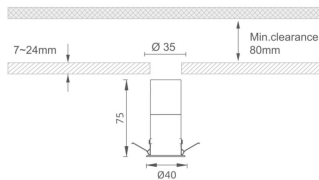

Scheme

Product

Real power (W) 6

Real luminous flux (Lm) 268

Luminous efficiency (Lm/W) 44.666666666667

Beam angle (°) 15

Life time (h) 50000 h L80B10

IP 20

Electrical class insulation Clas III

Colour Black

U. G. R <19

Control gear included Yes

Control gear DALI

Flicker Free Yes

Light source LED

Type of LED SMD

Colour temperature (K) 3000

Colour consistency (SDCM) SDCM<3

CRI 90