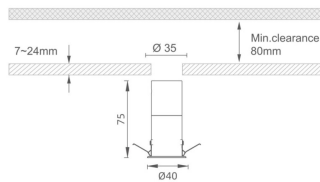

Scheme

Product

Real power (W) 6

Real luminous flux (Lm) 268

Luminous efficiency (Lm/W) 44.666666666667

Beam angle (°) 15

Life time (h) 50000 h L80B10

IP 20

Electrical class insulation Clas III

Colour Black

U. G. R <19

Control gear included Yes

Control gear DALI

Flicker Free Yes

Light source LED

Type of LED SMD

Colour temperature (K) 3000

Colour consistency (SDCM) SDCM<3

CRI 90