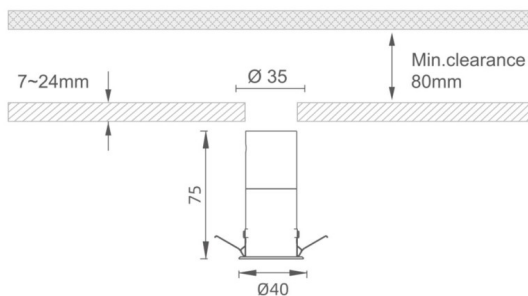

### MINI 6

Lavov downlight from the family MINI with a power of 6W, CRI 90 and CCT 3000K, 24 degrees beam angle. With a total lumen output of 280lm, and a luminous efficacy of 46.66666666666667lm/W. Made in Die Cast Aluminum and finished in White color. ON/OFF driver.

### Dimensions

**Product dimensions (mm)** **Ø40\*H75**

### Product

<b>Real power (W)</b>	<b>6</b>
<b>Real luminous flux (Lm)</b>	<b>280</b>
<b>Luminous efficiency (Lm/W)</b>	<b>46.66666666666698</b>
<b>Beam angle (°)</b>	<b>24</b>
<b>Life time (h)</b>	<b>50000 h L80B10</b>
<b>IP</b>	<b>20</b>
<b>Electrical class insulation</b>	<b>Clas III</b>
<b>Colour</b>	<b>White</b>
<b>U. G. R</b>	<b>&lt;19</b>
<b>Control gear included</b>	<b>Yes</b>
<b>Control gear</b>	<b>ON/OFF</b>
<b>Flicker Free</b>	<b>Yes</b>
<b>Light source</b>	<b>LED</b>
<b>Type of LED</b>	<b>SMD</b>
<b>Colour temperature (K)</b>	<b>3000</b>
<b>Colour consistency (SDCM)</b>	<b>SDCM&lt;3</b>
<b>CRI</b>	<b>90</b>