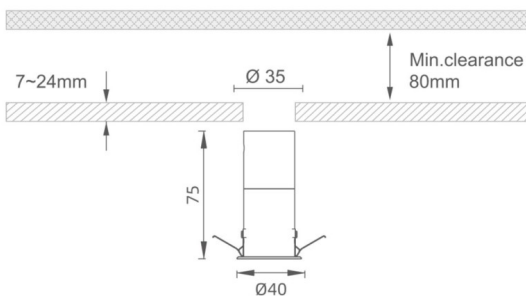

MINI 6

Lavov downlight from the family MINI with a power of 6W, CRI 90 and CCT 3000K, 24 degrees beam angle. With a total lumen output of 280lm, and a luminous efficacy of 46.666666666667lm/W. Made in Die Cast Aluminum and finished in White color. ON/OFF driver.

Dimensions

Product dimensions (mm) **Ø40*H75**

Scheme

| | |
|---------------------|------------------------|
| Item code | 86.D072.1321.01 |
| Product type | Indoor |
| Category | Downlights |
| Family | MINI |
| Subfamily | MINI 6 |

Pictograms

| | |
|------------------------------------|---------------------------|
| Product | |
| Real power (W) | 6 |
| Real luminous flux (Lm) | 280 |
| Luminous efficiency (Lm/W) | 46.666666666666998 |
| Beam angle (°) | 24 |
| Life time (h) | 50000 h L80B10 |
| IP | 20 |
| Electrical class insulation | Clas III |
| Colour | White |
| U. G. R | 19 |
| Control gear included | Yes |
| Control gear | ON/OFF |
| Flicker Free | Yes |
| Light source | LED |
| Type of LED | SMD |
| Colour temperature (K) | 3000 |
| Colour consistency (SDCM) | SDCM3 |
| CRI | 90 |