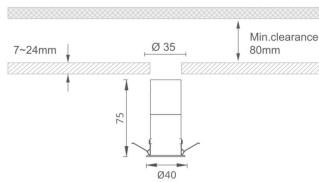

MINI 6

Lavov downlight from the family MINI with a power of 6W, CRI 90 and CCT 3000K, 24 degrees beam angle. With a total lumen output of 280lm, and a luminous efficacy of 46.666666666667lm/W. Made in Die Cast Aluminum and finished in White color. ON/OFF driver.

Item code 86.D072.1321.01

Product type Indoor

Category Downlights

Family MINI

Subfamily MINI 6

Pictograms

Dimensions

Product dimensions (mm) Ø40*H75

Scheme

Product

Real power (W) 6

Real luminous flux (Lm) 280

Luminous efficiency (Lm/W) 46.666666666667

Beam angle (°) 24

Life time (h) 50000 h L80B10

IP 20