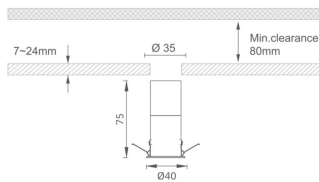

MINI 6

Lavov downlight from the family MINI with a power of 6W, CRI 90 and CCT 3000K, 24 degrees beam angle. With a total lumen output of 280lm, and a luminous efficacy of 46.66666666667lm/W. Made in Die Cast Aluminum and finished in White color. ON/OFF driver.

Item code 86.D072.1321.01

Product type Indoor

Category Downlights

Family MINI

Subfamily MINI 6

Pictograms

Dimensions

Product dimensions (mm) Ø40*H75

Scheme

Product

Real power (W) 6

Real luminous flux (Lm) 280

Luminous efficiency (Lm/W) 46.66666666667

Beam angle (°) 24

Life time (h) 50000 h L80B10

IP 20