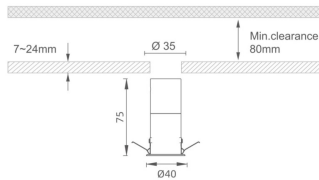

Scheme

Product

Real power (W) 6

Real luminous flux (Lm) 280

Luminous efficiency (Lm/W) 46.666666666667

Beam angle (°) 24

Life time (h) 50000 h L80B10

IP 20

Electrical class insulation Clas III

Colour Black

U. G. R <19

Control gear included Yes

Control gear ON/OFF

Flicker Free Yes

Light source LED

Type of LED SMD

Colour temperature (K) 3000

Colour consistency (SDCM) SDCM<3

CRI 90