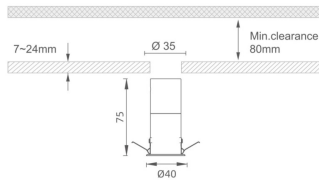

MINI 6

Lavov downlight from the family MINI with a power of 6W, CRI 90 and CCT 3000K, 24 degrees beam angle. With a total lumen output of 280lm, and a luminous efficacy of 46.666666666667lm/W. Made in Die Cast Aluminum and finished in Black color. ON/OFF driver.

Item code 86.D072.1321.02

Product type Indoor

Category Downlights

Family MINI

Subfamily MINI 6

Pictograms

Dimensions

Product dimensions (mm) Ø40*H75

Scheme

Product

Real power (W) 6

Real luminous flux (Lm) 280

Luminous efficiency (Lm/W) 46.666666666667

Beam angle (°) 24

Life time (h) 50000 h L80B10

IP 20