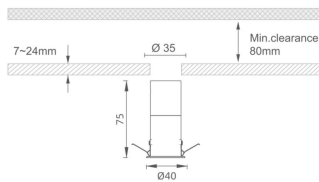

MINI 6

Lavov downlight from the family MINI with a power of 6W, CRI 90 and CCT 3000K, 24 degrees beam angle. With a total lumen output of 280lm, and a luminous efficacy of 46.666666666667lm/W. Made in Die Cast Aluminum and finished in Black color. ON/OFF driver.

Item code 86.D072.1321.02

Product type Indoor

Category Downlights

Family MINI

Subfamily MINI 6

Pictograms

Dimensions

Product dimensions (mm) Ø40*H75

Scheme

Product

Real power (W) 6

Real luminous flux (Lm) 280

Luminous efficiency (Lm/W) 46.666666666667

Beam angle (°) 24

Life time (h) 50000 h L80B10

IP 20