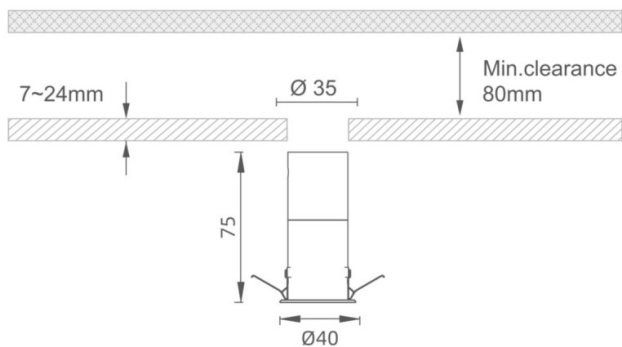

**MINI 6**

Lavov downlight from the family MINI with a power of 6W, CRI 90 and CCT 3000K, 24 degrees beam angle. With a total lumen output of 280lm, and a luminous efficacy of 46.666666666667lm/W. Made in Die Cast Aluminum and finished in Black color. DALI driver.

<b>Item code</b>	<b>86.D072.1323.02</b>
<b>Product type</b>	<b>Indoor</b>
<b>Category</b>	<b>Downlights</b>
<b>Family</b>	<b>MINI</b>
<b>Subfamily</b>	<b>MINI 6</b>
<b>Pictograms</b>	

**Dimensions**

**Product dimensions (mm)** **Ø40\*H75**

**Scheme**

<b>Product</b>	
<b>Real power (W)</b>	<b>6</b>
<b>Real luminous flux (Lm)</b>	<b>280</b>
<b>Luminous efficiency (Lm/W)</b>	<b>46.666666666667</b>
<b>Beam angle (°)</b>	<b>24</b>
<b>Life time (h)</b>	<b>50000 h L80B10</b>
<b>IP</b>	<b>20</b>
<b>Electrical class insulation</b>	<b>Clas III</b>
<b>Colour</b>	<b>Black</b>
<b>U. G. R</b>	<b>&lt;19</b>
<b>Control gear included</b>	<b>Yes</b>
<b>Control gear</b>	<b>DALI</b>
<b>Flicker Free</b>	<b>Yes</b>
<b>Light source</b>	<b>LED</b>
<b>Type of LED</b>	<b>SMD</b>
<b>Colour temperature (K)</b>	<b>3000</b>
<b>Colour consistency (SDCM)</b>	<b>SDCM&lt;3</b>
<b>CRI</b>	<b>90</b>