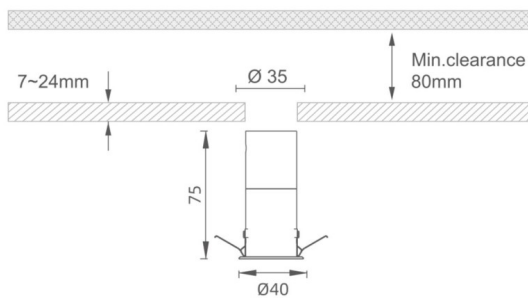

MINI 6

Lavov downlight from the family MINI with a power of 6W, CRI 90 and CCT 2700K, 36 degrees beam angle. With a total lumen output of 317lm, and a luminous efficacy of 52.83333333333333lm/W. Made in Die Cast Aluminum and finished in White color. ON/OFF driver.

Dimensions

Product dimensions (mm) **Ø40*H75**

Scheme

Item code	86.D072.1331.01
Product type	Indoor
Category	Downlights
Family	MINI
Subfamily	MINI 6
Pictograms	

Product	
Real power (W)	6
Real luminous flux (Lm)	317
Luminous efficiency (Lm/W)	52.833333333333002
Beam angle (°)	36
Life time (h)	50000 h L80B10
IP	20
Electrical class insulation	Clas III
Colour	White
U. G. R	19
Control gear included	Yes
Control gear	ON/OFF
Flicker Free	Yes
Light source	LED
Type of LED	SMD
Colour temperature (K)	2700
Colour consistency (SDCM)	SDCM3
CRI	90