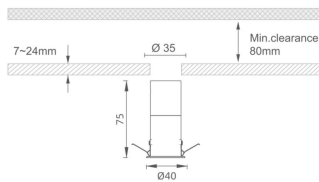

Scheme

Product

Real power (W) 6

Real luminous flux (Lm) 317

Luminous efficiency (Lm/W) 52.83333333333333

Beam angle (°) 36

Life time (h) 50000 h L80B10

IP 20

Electrical class insulation Clas III

Colour White

U. G. R <19

Control gear included Yes

Control gear ON/OFF

Flicker Free Yes

Light source LED

Type of LED SMD

Colour temperature (K) 2700

Colour consistency (SDCM) SDCM<3

CRI 90