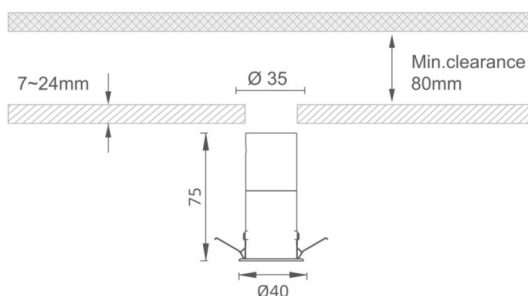

MINI 6

Lavov downlight from the family MINI with a power of 6W, CRI 90 and CCT 2700K, 36 degrees beam angle. With a total lumen output of 317lm, and a luminous efficacy of 52.833333333333lm/W. Made in Die Cast Aluminum and finished in White color. ON/OFF driver.

Item code	86.D072.1331.01
Product type	Indoor
Category	Downlights
Family	MINI
Subfamily	MINI 6
Pictograms	

Dimensions

Product dimensions (mm) **Ø40*H75**

Scheme

Product	
Real power (W)	6
Real luminous flux (Lm)	317
Luminous efficiency (Lm/W)	52.833333333333
Beam angle (&ordm;)	36
Life time (h)	50000 h L80B10
IP	20
Electrical class insulation	Clas III
Colour	White
U. G. R	<19
Control gear included	Yes
Control gear	ON/OFF
Flicker Free	Yes
Light source	LED
Type of LED	SMD
Colour temperature (K)	2700
Colour consistency (SDCM)	SDCM<3
CRI	90