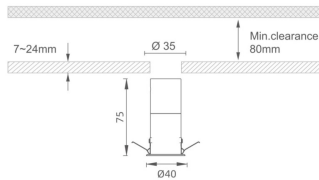

Scheme

Product

Real power (W) 6

Real luminous flux (Lm) 317

Luminous efficiency (Lm/W) 52.83333333333333

Beam angle (°) 36

Life time (h) 50000 h L80B10

IP 20

Electrical class insulation Clas III

Colour White

U. G. R <19

Control gear included Yes

Control gear ON/OFF

Flicker Free Yes

Light source LED

Type of LED SMD

Colour temperature (K) 2700

Colour consistency (SDCM) SDCM<3

CRI 90