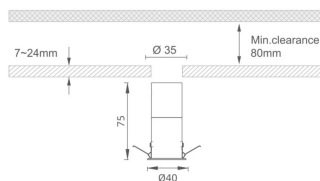

Scheme

Product

Real power (W) 6

Real luminous flux (Lm) 317

Luminous efficiency (Lm/W) 52.83333333333333

Beam angle (°) 36

Life time (h) 50000 h L80B10

IP 20

Electrical class insulation Clas III

Colour Black

U. G. R <19

Control gear included Yes

Control gear ON/OFF

Flicker Free Yes

Light source LED

Type of LED SMD

Colour temperature (K) 2700

Colour consistency (SDCM) SDCM<3

CRI 90