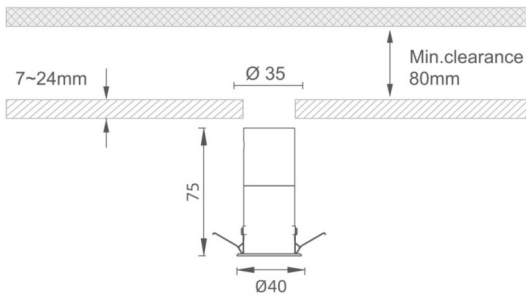

MINI 6

Lavov downlight from the family MINI with a power of 6W, CRI 90 and CCT 2700K, 36 degrees beam angle. With a total lumen output of 317lm, and a luminous efficacy of 52.83333333333333lm/W. Made in Die Cast Aluminum and finished in Black color. ON/OFF driver.

Item code	86.D072.1331.02
Product type	Indoor
Category	Downlights
Family	MINI
Subfamily	MINI 6
Pictograms	

Dimensions

Product dimensions (mm) **Ø40*H75**

Scheme

Product	
Real power (W)	6
Real luminous flux (Lm)	317
Luminous efficiency (Lm/W)	52.833333333333002
Beam angle (°)	36
Life time (h)	50000 h L80B10
IP	20
Electrical class insulation	Clas III
Colour	Black
U. G. R	19
Control gear included	Yes
Control gear	ON/OFF
Flicker Free	Yes
Light source	LED
Type of LED	SMD
Colour temperature (K)	2700
Colour consistency (SDCM)	SDCM3
CRI	90