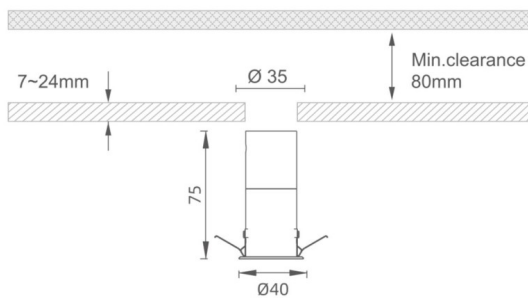

MINI 6

Lavov downlight from the family MINI with a power of 6W, CRI 90 and CCT 2700K, 36 degrees beam angle. With a total lumen output of 317lm, and a luminous efficacy of 52.833333333333lm/W. Made in Die Cast Aluminum and finished in Black color. ON/OFF driver.

Dimensions

Product dimensions (mm) **Ø40*H75**

Scheme

Item code	86.D072.1331.02
Product type	Indoor
Category	Downlights
Family	MINI
Subfamily	MINI 6
Pictograms	

Product	
Real power (W)	6
Real luminous flux (Lm)	317
Luminous efficiency (Lm/W)	52.833333333333
Beam angle (º)	36
Life time (h)	50000 h L80B10
IP	20
Electrical class insulation	Clas III
Colour	Black
U. G. R	<19
Control gear included	Yes
Control gear	ON/OFF
Flicker Free	Yes
Light source	LED
Type of LED	SMD
Colour temperature (K)	2700
Colour consistency (SDCM)	SDCM<3
CRI	90