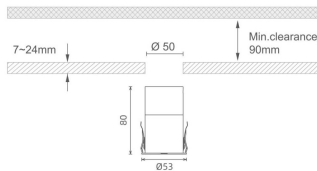

MINI 7

Lavov downlight from the family MINI with a power of 8W, CRI 90 and CCT 2700K, 15 degrees beam angle. With a total lumen output of 325lm, and a luminous efficacy of 40.625lm/W. Made in Die Cast Aluminum and finished in White color. ON/OFF driver.

Item code	86.D073.1211.01
Product type	Indoor
Category	Downlights
Family	MINI
Subfamily	MINI 7
Pictograms	

IP
20

Dimensions

Product dimensions (mm) Ø53*H80

Scheme

Product	
Real power (W)	8
Real luminous flux (Lm)	325
Luminous efficiency (Lm/W)	40.625
Beam angle (°)	15
Life time (h)	50000 h L80B10
IP	20
Electrical class insulation	Clas III
Colour	White
U. G. R	<19
Control gear included	Yes
Control gear	ON/OFF
Flicker Free	Yes
Light source	LED
Type of LED	SMD
Colour temperature (K)	2700
Colour consistency (SDCM)	SDCM<3
CRI	90