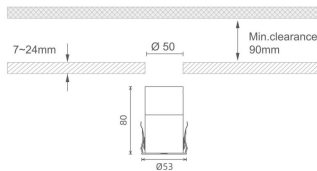

MINI 7

Lavov downlight from the family MINI with a power of 8W, CRI 90 and CCT 2700K, 15 degrees beam angle. With a total lumen output of 325lm, and a luminous efficacy of 40.625lm/W. Made in Die Cast Aluminum and finished in White color. ON/OFF driver.

Item code	86.D073.1211.01
Product type	Indoor
Category	Downlights
Family	MINI
Subfamily	MINI 7
Pictograms	

IP
20

Dimensions

Product dimensions (mm) Ø53*H80

Scheme

Product

Real power (W)	8
Real luminous flux (Lm)	325
Luminous efficiency (Lm/W)	40.625
Beam angle (°)	15
Life time (h)	50000 h L80B10
IP	20
Electrical class insulation	Clas III
Colour	White
U. G. R	<19
Control gear included	Yes
Control gear	ON/OFF
Flicker Free	Yes
Light source	LED
Type of LED	SMD
Colour temperature (K)	2700
Colour consistency (SDCM)	SDCM<3
CRI	90