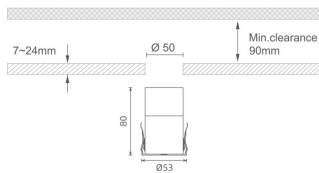

MINI 7

Lavov downlight from the family MINI with a power of 8W, CRI 90 and CCT 2700K, 15 degrees beam angle. With a total lumen output of 325lm, and a luminous efficacy of 40.625lm/W. Made in Die Cast Aluminum and finished in White color. ON/OFF driver.

Item code	86.D073.1211.01
Product type	Indoor
Category	Downlights
Family	MINI
Subfamily	MINI 7
Pictograms	    

IP
20

Dimensions

Product dimensions (mm) Ø53*H80

Scheme

Product

Real power (W)	8
Real luminous flux (Lm)	325
Luminous efficiency (Lm/W)	40.625
Beam angle (°)	15
Life time (h)	50000 h L80B10
IP	20
Electrical class insulation	Clas III
Colour	White
U. G. R	<19
Control gear included	Yes
Control gear	ON/OFF
Flicker Free	Yes
Light source	LED
Type of LED	SMD
Colour temperature (K)	2700
Colour consistency (SDCM)	SDCM<3
CRI	90