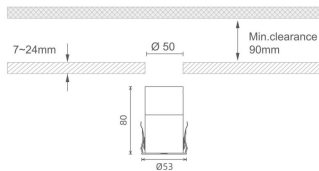

MINI 7

Lavov downlight from the family MINI with a power of 8W, CRI 90 and CCT 2700K, 15 degrees beam angle. With a total lumen output of 325lm, and a luminous efficacy of 40.625lm/W. Made in Die Cast Aluminum and finished in Black color. ON/OFF driver.

Item code	86.D073.1211.02
Product type	Indoor
Category	Downlights
Family	MINI
Subfamily	MINI 7
Pictograms	

Dimensions

Product dimensions (mm) Ø53*H80

Scheme

Product	
Real power (W)	8
Real luminous flux (Lm)	325
Luminous efficiency (Lm/W)	40.625
Beam angle (°)	15
Life time (h)	50000 h L80B10
IP	20
Electrical class insulation	Clas III
Colour	Black
U. G. R	<19
Control gear included	Yes
Control gear	ON/OFF
Flicker Free	Yes
Light source	LED
Type of LED	SMD
Colour temperature (K)	2700
Colour consistency (SDCM)	SDCM<3
CRI	90