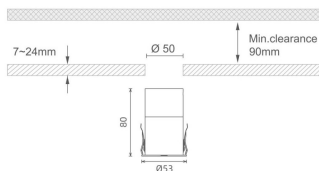

MINI 7

Lavov downlight from the family MINI with a power of 8W, CRI 90 and CCT 2700K, 15 degrees beam angle. With a total lumen output of 325lm, and a luminous efficacy of 40.625lm/W. Made in Die Cast Aluminum and finished in Black color. ON/OFF driver.

Item code	86.D073.1211.02
Product type	Indoor
Category	Downlights
Family	MINI
Subfamily	MINI 7
Pictograms	

Dimensions

Product dimensions (mm) Ø53*H80

Scheme

Product	
Real power (W)	8
Real luminous flux (Lm)	325
Luminous efficiency (Lm/W)	40.625
Beam angle (°)	15
Life time (h)	50000 h L80B10
IP	20
Electrical class insulation	Clas III
Colour	Black
U. G. R	<19
Control gear included	Yes
Control gear	ON/OFF
Flicker Free	Yes
Light source	LED
Type of LED	SMD
Colour temperature (K)	2700
Colour consistency (SDCM)	SDCM<3
CRI	90