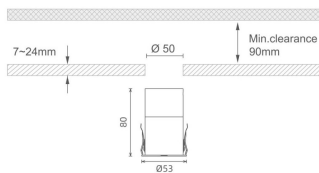

### MINI 7

Lavov downlight from the family MINI with a power of 8W, CRI 90 and CCT 2700K, 15 degrees beam angle. With a total lumen output of 325lm, and a luminous efficacy of 40.625lm/W. Made in Die Cast Aluminum and finished in Black color. ON/OFF driver.

### Dimensions

Product dimensions (mm) Ø53\*H80

### Scheme

Product	
Real power (W)	8
Real luminous flux (Lm)	325
Luminous efficiency (Lm/W)	40.625
Beam angle (°)	15
Life time (h)	50000 h L80B10
IP	20
Electrical class insulation	Clas III
Colour	Black
U. G. R	<19
Control gear included	Yes
Control gear	ON/OFF
Flicker Free	Yes
Light source	LED
Type of LED	SMD
Colour temperature (K)	2700
Colour consistency (SDCM)	SDCM<3
CRI	90