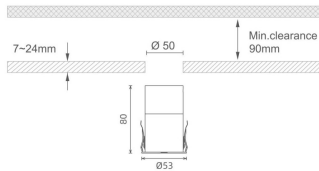

MINI 7

Lavov downlight from the family MINI with a power of 8W, CRI 90 and CCT 2700K, 15 degrees beam angle. With a total lumen output of 325lm, and a luminous efficacy of 40.625lm/W. Made in Die Cast Aluminum and finished in Black color. ON/OFF driver.

Item code	86.D073.1211.02
Product type	Indoor
Category	Downlights
Family	MINI
Subfamily	MINI 7
Pictograms	    

IP
20

Dimensions

Product dimensions (mm) **Ø53*H80**

Scheme

Product	
Real power (W)	8
Real luminous flux (Lm)	325
Luminous efficiency (Lm/W)	40.625
Beam angle (°)	15
Life time (h)	50000 h L80B10
IP	20
Electrical class insulation	Clas III
Colour	Black
U. G. R	<19
Control gear included	Yes
Control gear	ON/OFF
Flicker Free	Yes
Light source	LED
Type of LED	SMD
Colour temperature (K)	2700
Colour consistency (SDCM)	SDCM<3
CRI	90