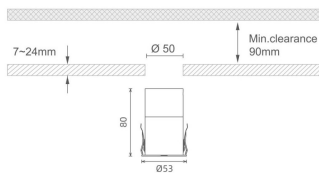

MINI 7

Lavov downlight from the family MINI with a power of 8W, CRI 90 and CCT 2700K, 15 degrees beam angle. With a total lumen output of 325lm, and a luminous efficacy of 40.625lm/W. Made in Die Cast Aluminum and finished in Black color. DALI driver.

Item code	86.D073.1213.02
Product type	Indoor
Category	Downlights
Family	MINI
Subfamily	MINI 7
Pictograms	

Dimensions

Product dimensions (mm) **Ø53*H80**

Scheme

Product	
Real power (W)	8
Real luminous flux (Lm)	325
Luminous efficiency (Lm/W)	40.625
Beam angle (°)	15
Life time (h)	50000 h L80B10
IP	20
Electrical class insulation	Clas III
Colour	Black
U. G. R	<19
Control gear included	Yes
Control gear	DALI
Flicker Free	Yes
Light source	LED
Type of LED	SMD
Colour temperature (K)	2700
Colour consistency (SDCM)	SDCM<3
CRI	90